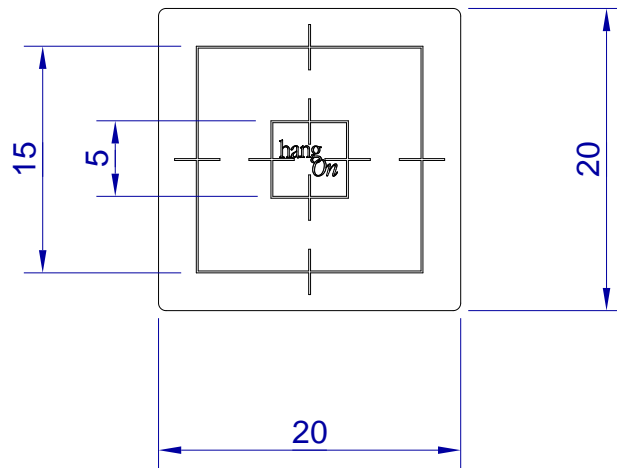

This drawing is HangOn AB property. It can't be reproduced or communicated without our written agreement

Product no.

EF 020

Description

Square labels