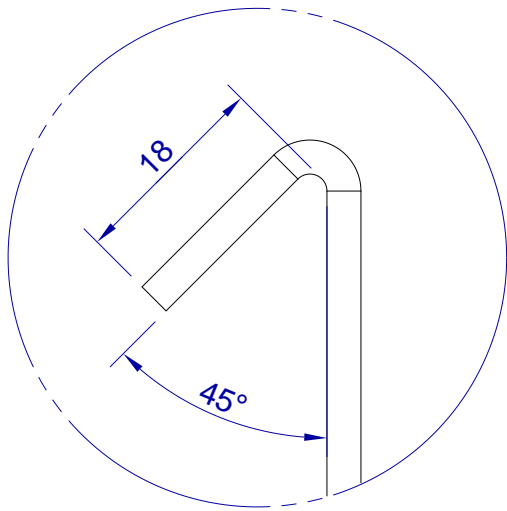

This drawing is HangOn AB property. It can't be reproduced or communicated without our written agreement

hang<sup>®</sup>  
On

Product no.  
350X3,0 90DV  
Description  
Hook