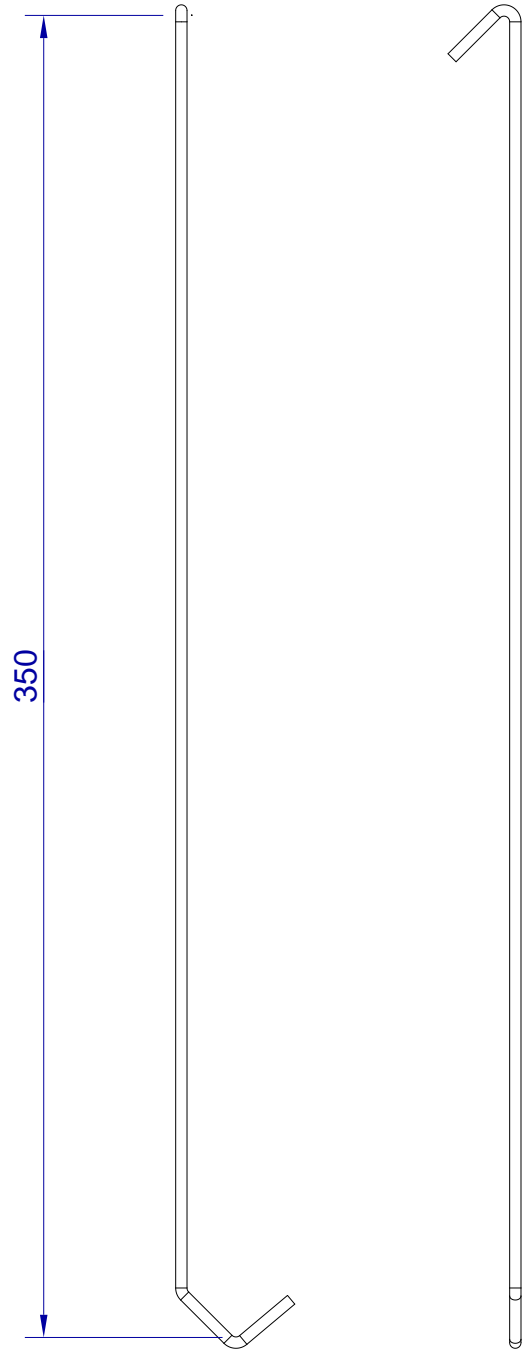

This drawing is HangOn AB property. It can't be reproduced or communicated without our written agreement

hang<sup>®</sup>  
On

Product no.  
350X3,0 90DV  
Description  
Hook