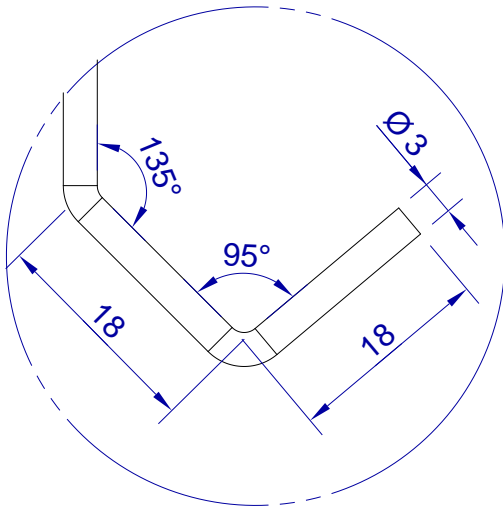

This drawing is HangOn AB property. It can't be reproduced or communicated without our written agreement

hang<sup>®</sup>  
On

Product no.  
350X3,0 90DV  
Description  
Hook