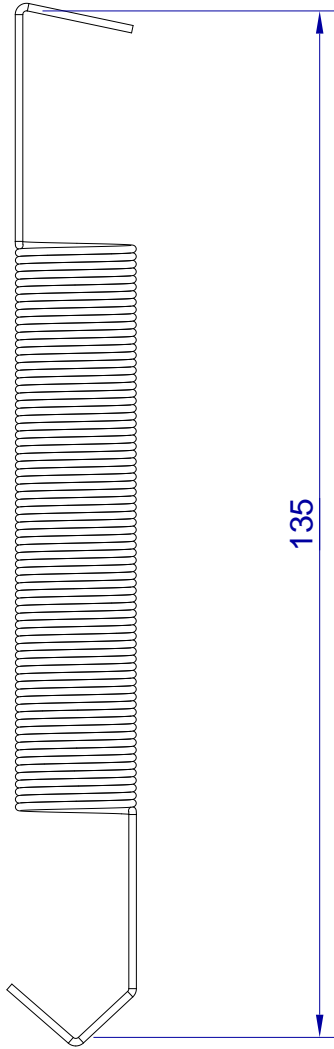

This drawing is HangOn AB property. It can't be reproduced or communicated without our written agreement

hang[®]
On

Product no.	PS 135x1,0 D16
Description	Spring