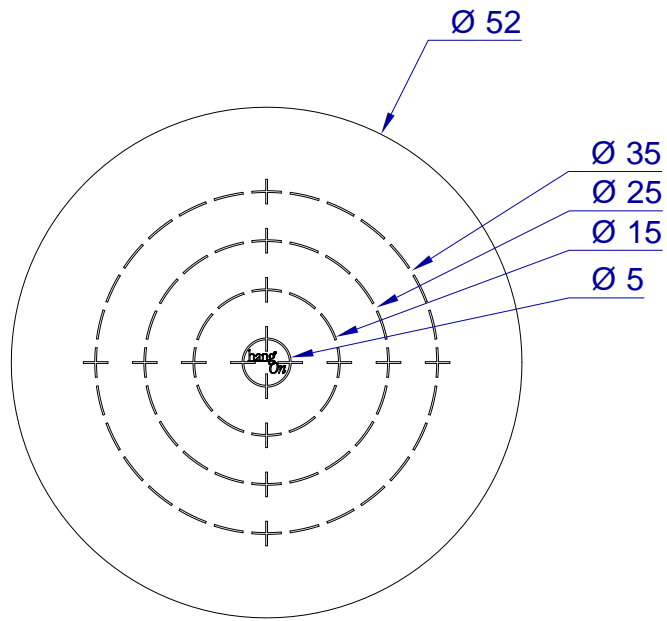

This drawing is HangOn AB property. It can't be reproduced or communicated without our written agreement

Product no.

ERX 052

Description

Disc with target rings and slit back