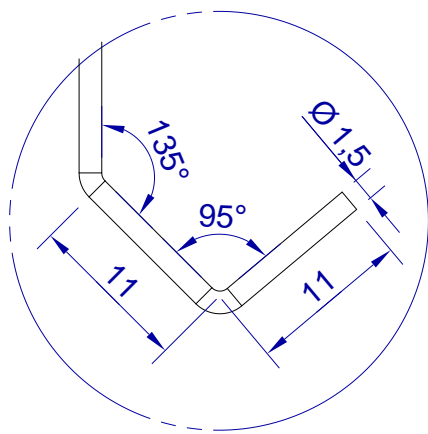

This drawing is HangOn AB property. It can't be reproduced or communicated without our written agreement

hang[®]
On

Product no.
200x1,5 PDVX2 M

Description
Hook Mini, stock item