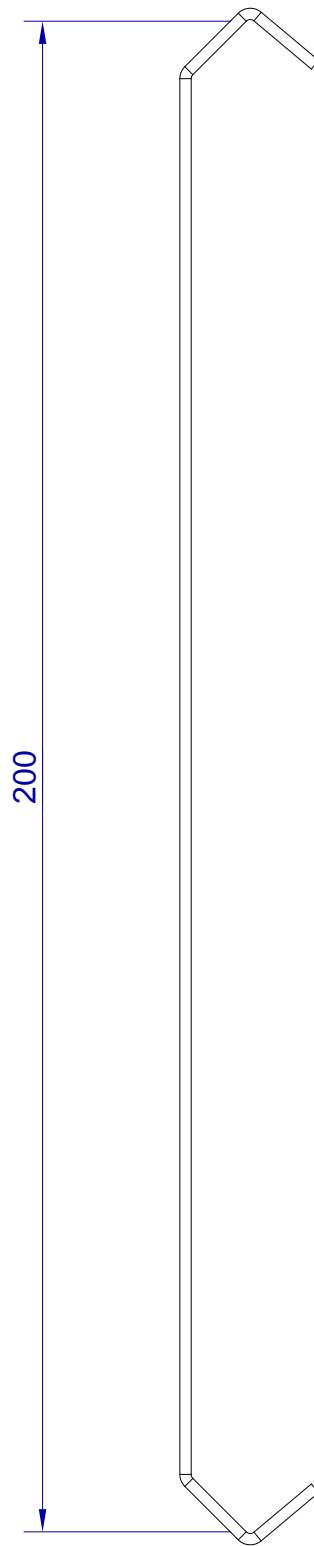

This drawing is HangOn AB property. It can't be reproduced or communicated without our written agreement

hang[®]
On

Product no.
200x1,5 PDVX2 M

Description
Hook Mini, stock item