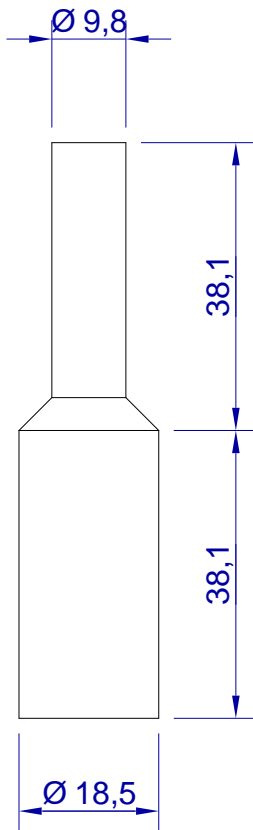

This drawing is HangOn AB property. It can't be reproduced or communicated without our written agreement

hang<sup>®</sup>  
On

Product no.  
GD 0729X1500

Description  
Cylindrical pull plug White