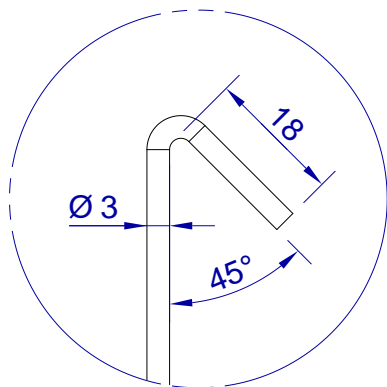

This drawing is HangOn AB property. It can't be reproduced or communicated without our written agreement

hang[®]
On

Product no.
350X3,0 PDV

Description
Hook, stock item