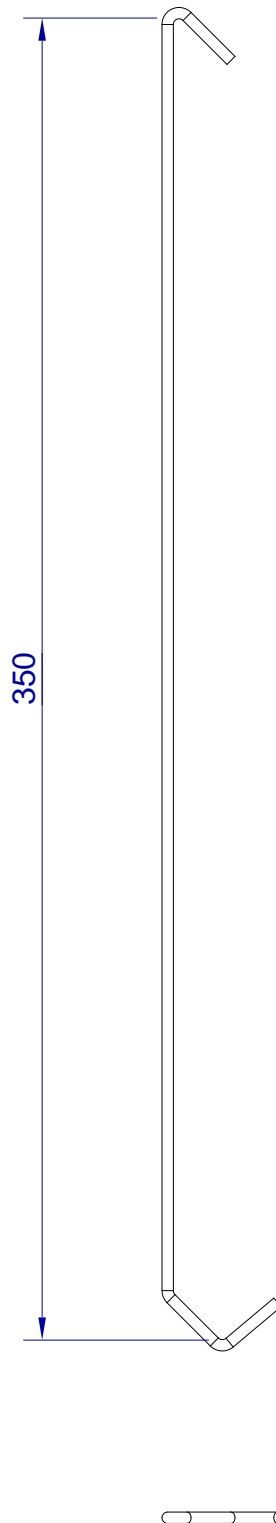

This drawing is HangOn AB property. It can't be reproduced or communicated without our written agreement

hang[®]
On

Product no.
350X3,0 PDV

Description
Hook, stock item