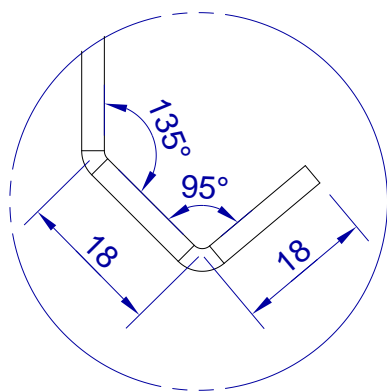

This drawing is HangOn AB property. It can't be reproduced or communicated without our written agreement

hang[®]
On

Product no.
350X3,0 PDV

Description
Hook, stock item