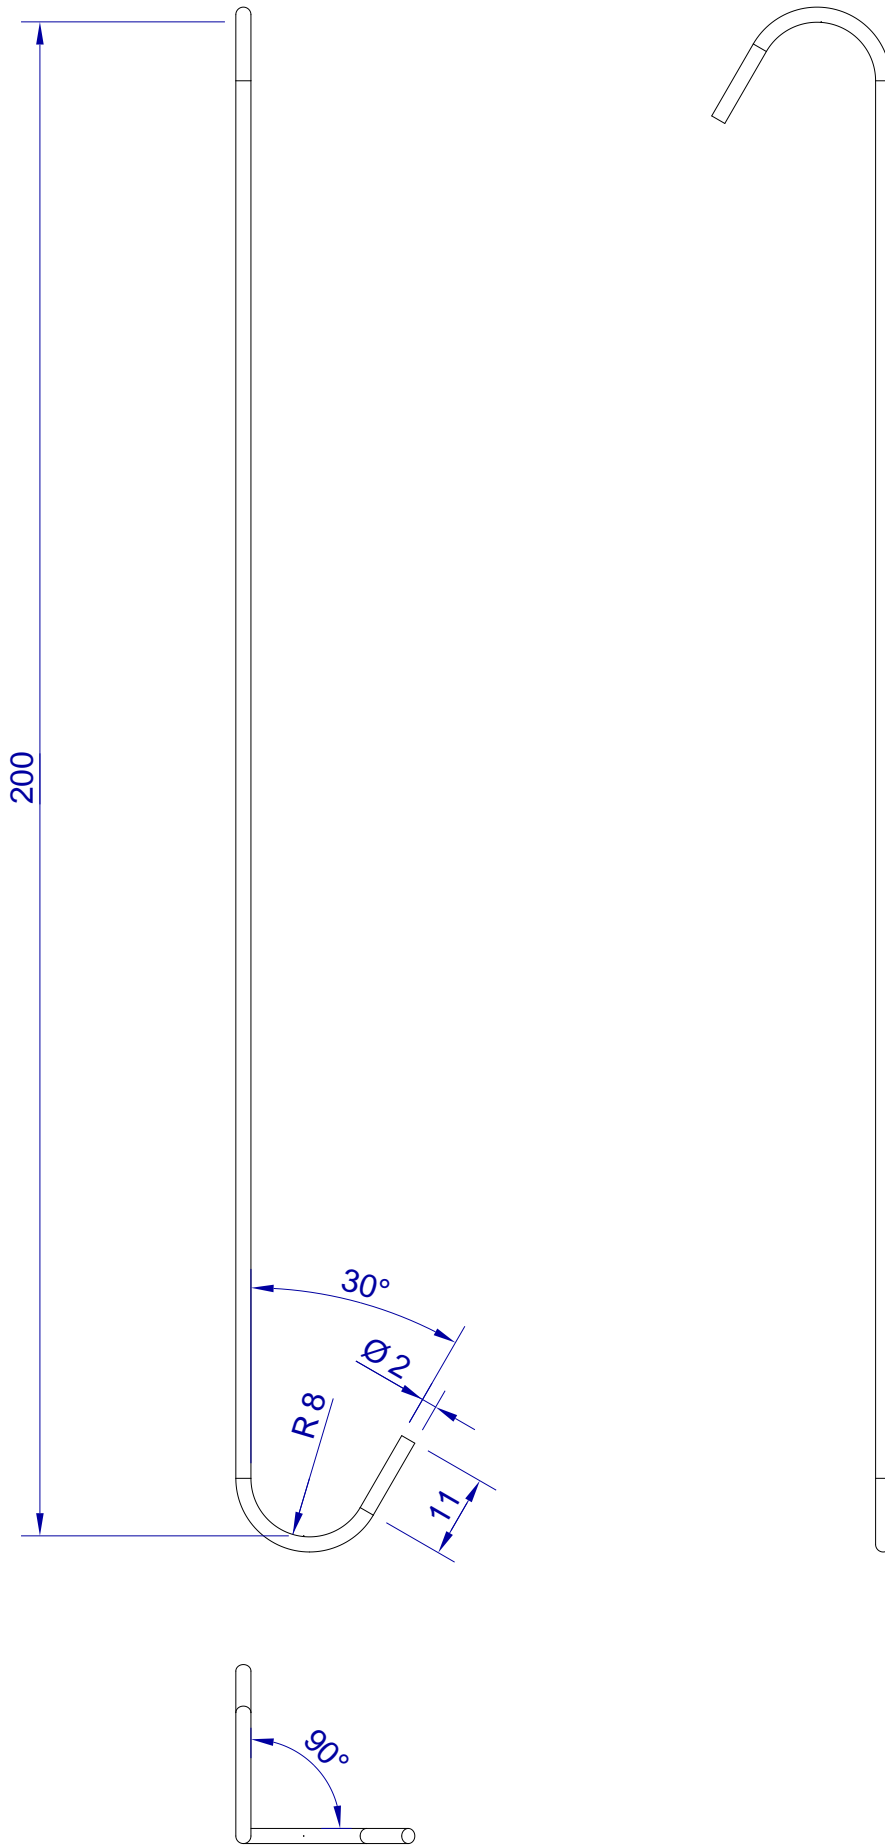

This drawing is HangOn AB property. It can't be reproduced or communicated without our written agreement

hang<sup>®</sup>  
On

Product no.  
200X2,0 90RX2

Description  
Hook, stock item