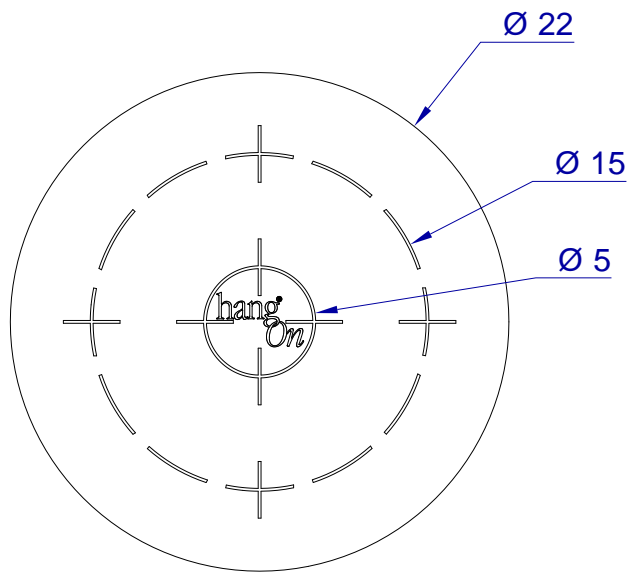

This drawing is HangOn AB property. It can't be reproduced or communicated without our written agreement

Product no.
ERX 022

Description
Disc with target rings and slit back