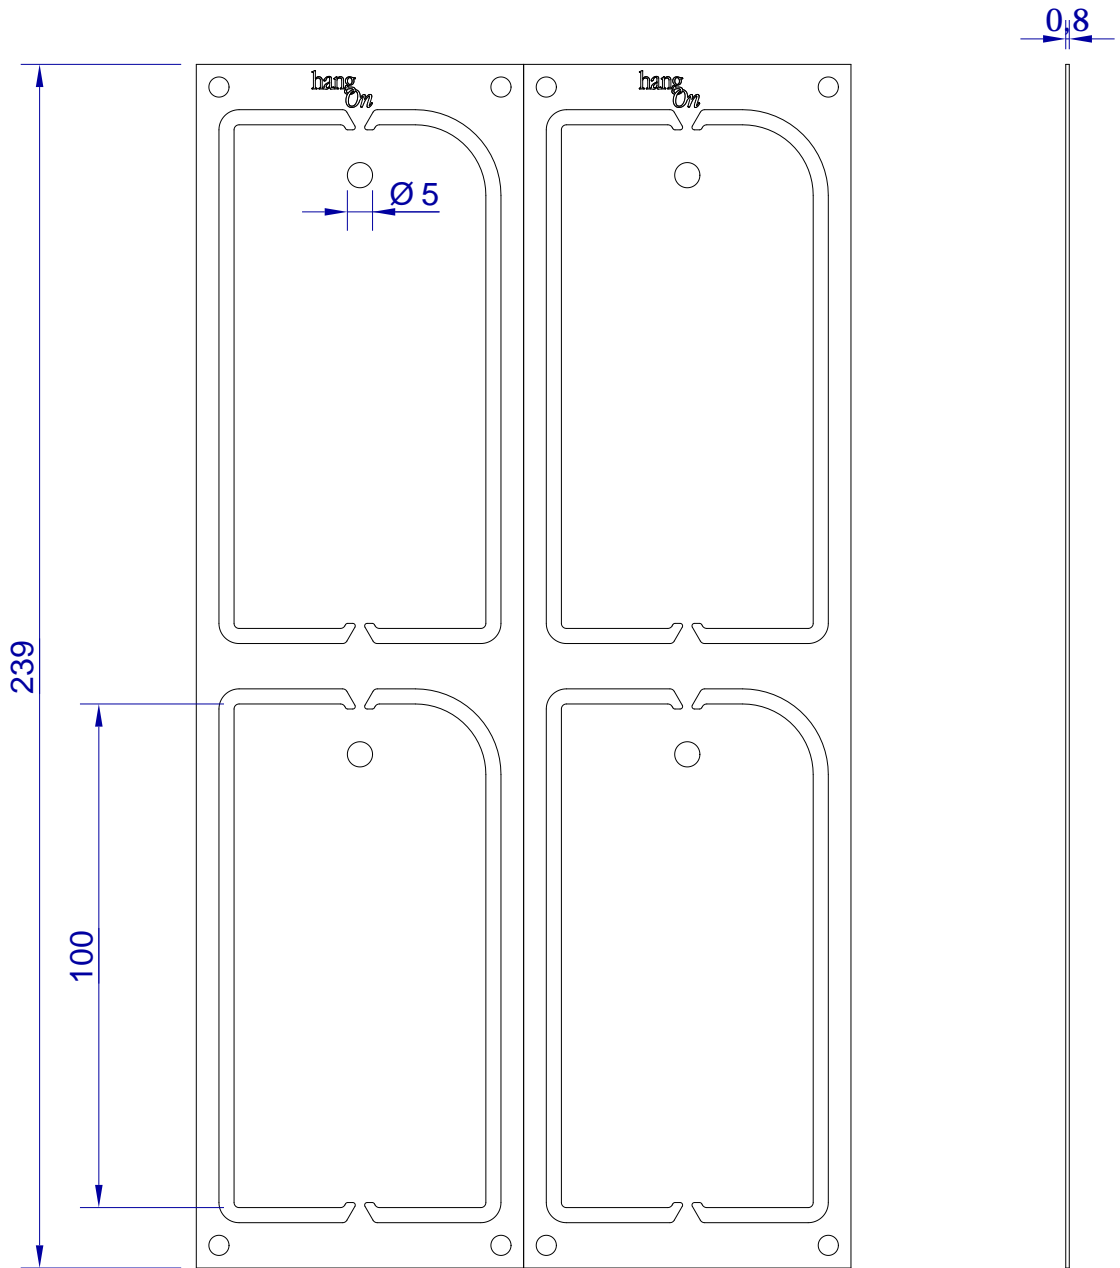

This drawing is HangOn AB property. It can't be reproduced or communicated without our written agreement

Product no.

KOP 50X100 4A

Description

HangOn Test panels with protective film, Alu.