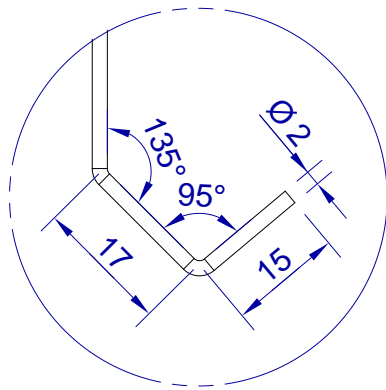

This drawing is HangOn AB property. It can't be reproduced or communicated without our written agreement

hang[®]
On

Product no.
700X2,0 90DVX2
Description
Hook, stock item