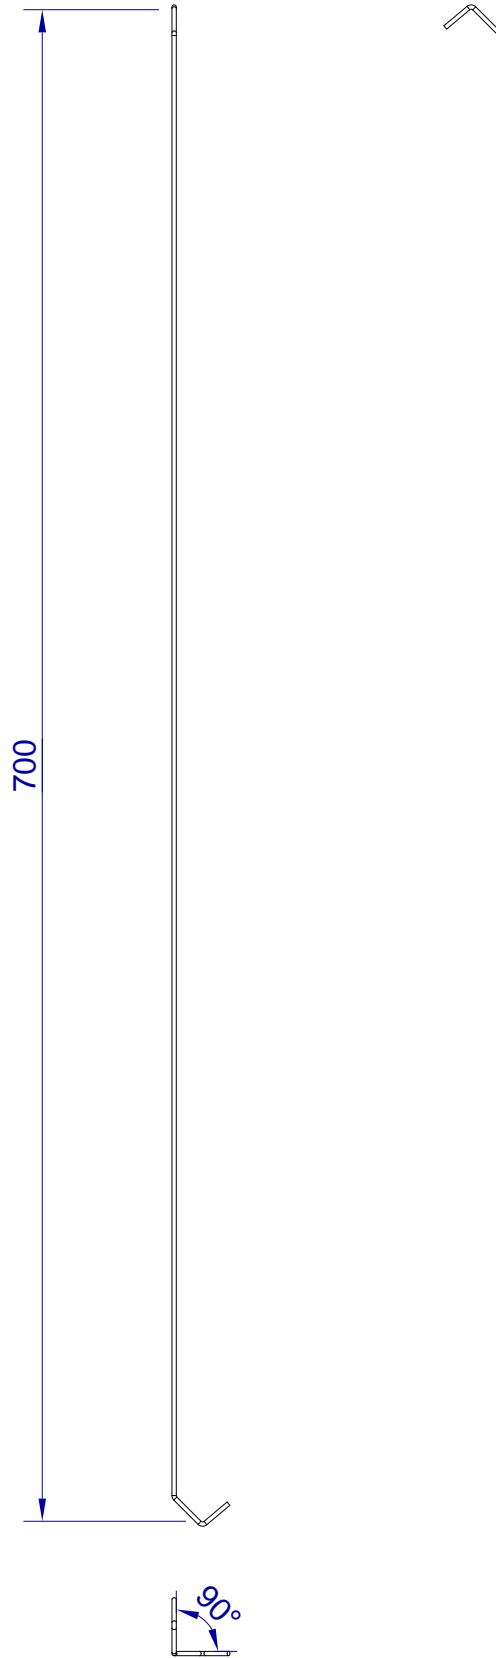

This drawing is HangOn AB property. It can't be reproduced or communicated without our written agreement

hang[®]
On

Product no.
700X2,0 90DVX2
Description
Hook, stock item