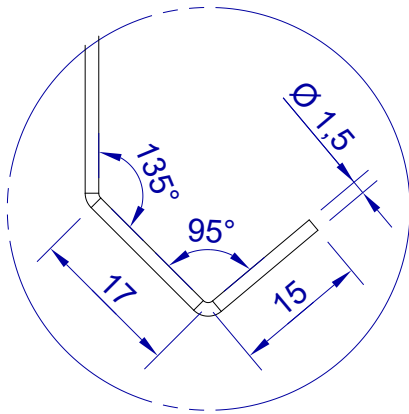

This drawing is HangOn AB property. It can't be reproduced or communicated without our written agreement

hang<sup>®</sup>  
On

Product no.  
700X1,5 PDVX2  
Description  
Hook, stock item