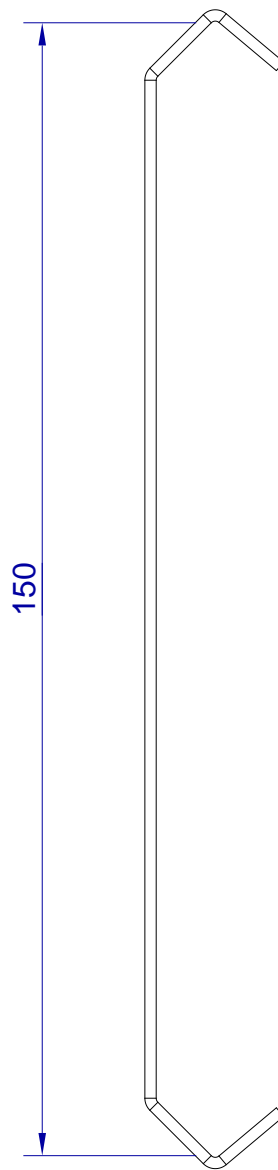

This drawing is HangOn AB property. It can't be reproduced or communicated without our written agreement

hang[®]
On

Product no.
150x1,5 PDVX2 M

Description
Hook Mini, stock item