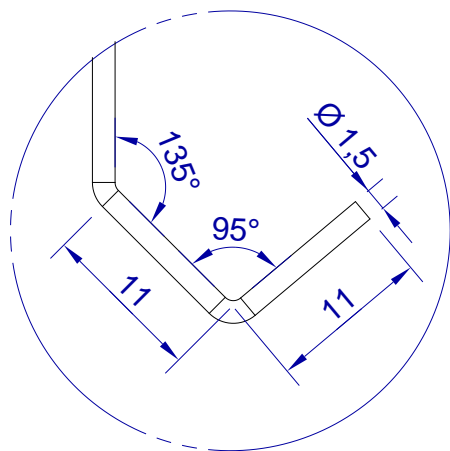

This drawing is HangOn AB property. It can't be reproduced or communicated without our written agreement

hang[®]
On

Product no.
150x1,5 PDVX2 M

Description
Hook Mini, stock item