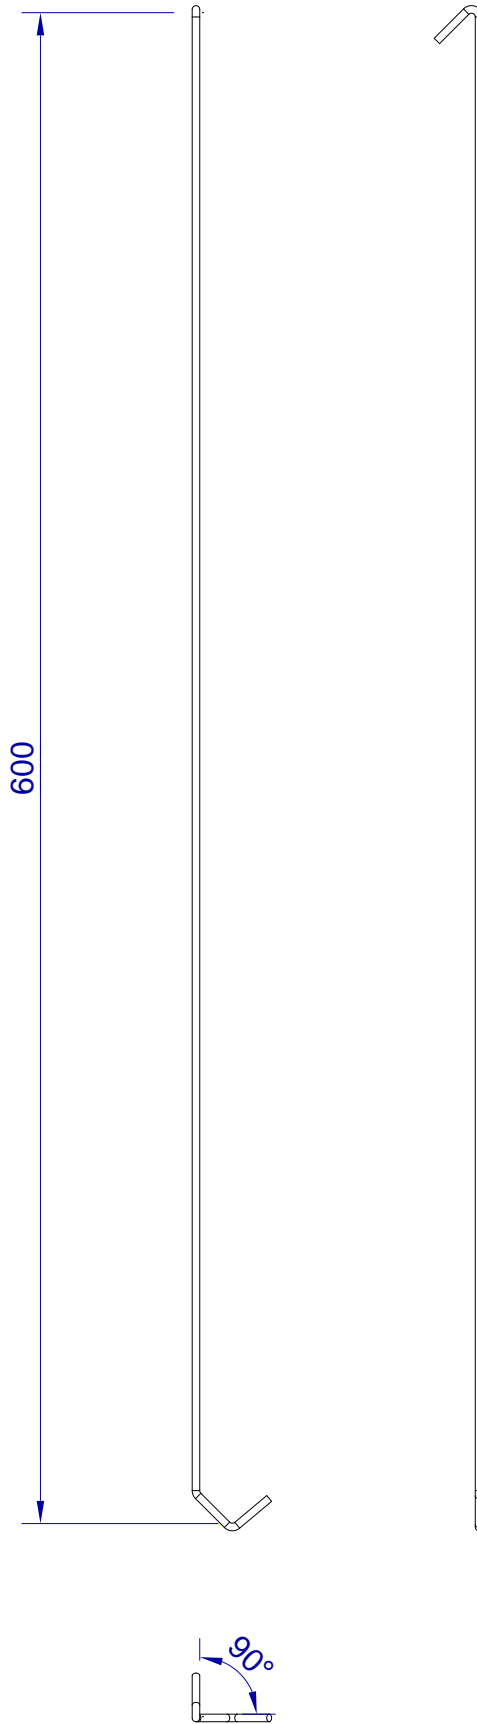

This drawing is HangOn AB property. It can't be reproduced or communicated without our written agreement

hang[®]
On

Product no.
600X3,0 90DV
Description
Hook