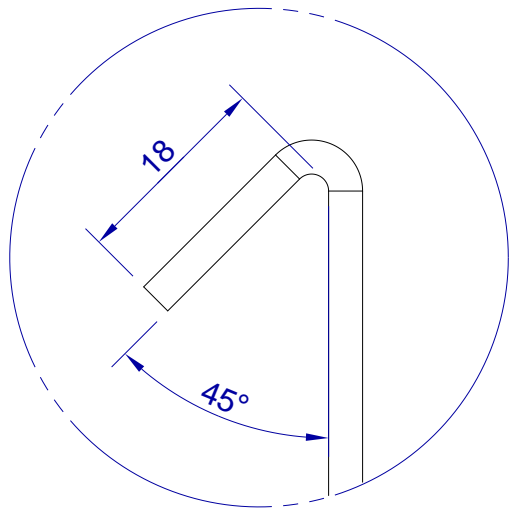

This drawing is HangOn AB property. It can't be reproduced or communicated without our written agreement

hang[®]
On

Product no.
600X3,0 90DV
Description
Hook