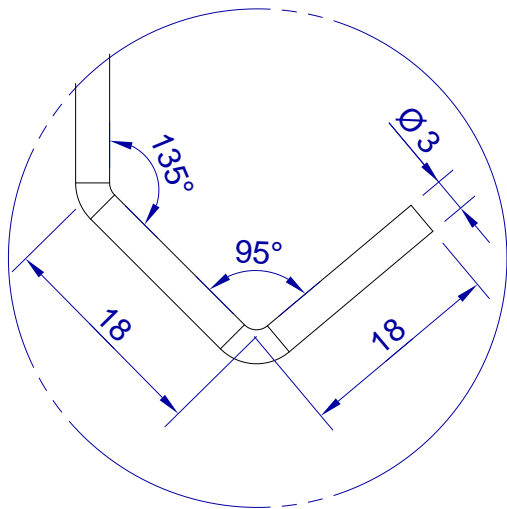

This drawing is HangOn AB property. It can't be reproduced or communicated without our written agreement

hang[®]
On

Product no.
600X3,0 90DV
Description
Hook