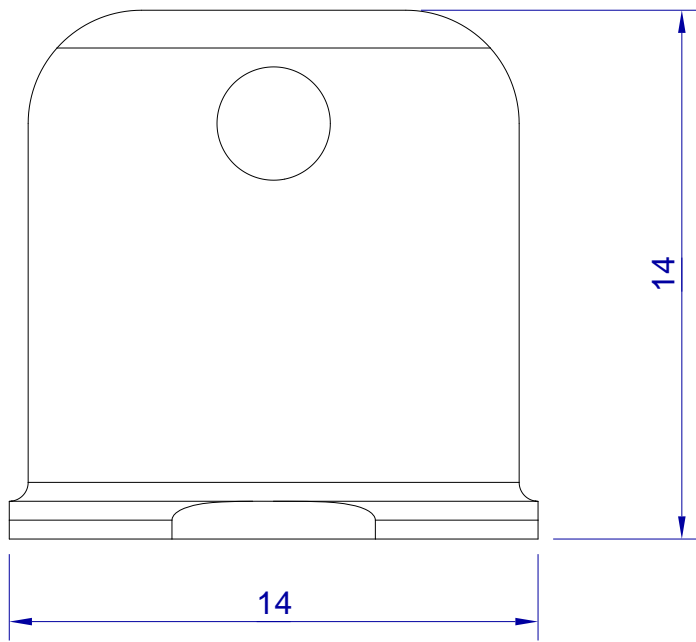

This drawing is HangOn AB property. It can't be reproduced or communicated without our written agreement

hang[®]
On

Product no.

GRIP 2

Description

Silicone rubber handle, 14x14x14

2026-04-16 10:18