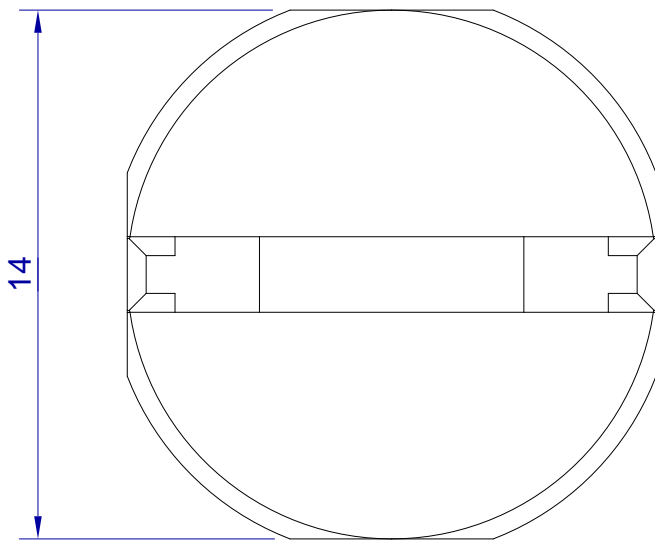

This drawing is HangOn AB property. It can't be reproduced or communicated without our written agreement

hang[®]
On

Product no.

GRIP 2

Description

Silicone rubber handle, 14x14x14

2026-04-16 10:18