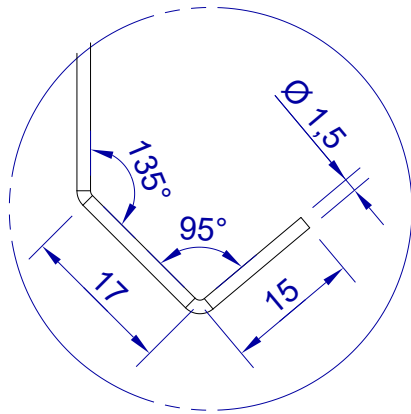

This drawing is HangOn AB property. It can't be reproduced or communicated without our written agreement

hang[®]
On

Product no.
300X1,5 PDVX2
Description
Hook, stock item