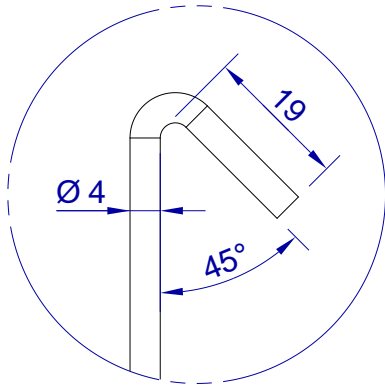

This drawing is HangOn AB property. It can't be reproduced or communicated without our written agreement

hang<sup>®</sup>  
On

Product no.  
600x4,0 PDV

Description  
Hook, stock item