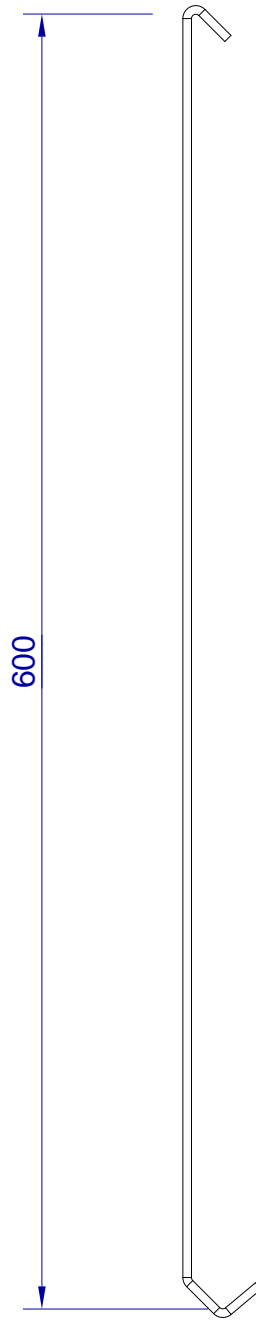

This drawing is HangOn AB property. It can't be reproduced or communicated without our written agreement

hang<sup>®</sup>  
On

Product no.  
600x4,0 PDV

Description  
Hook, stock item