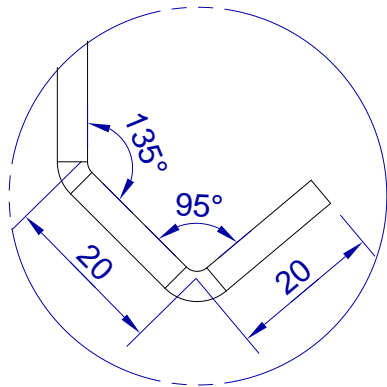

This drawing is HangOn AB property. It can't be reproduced or communicated without our written agreement

hang<sup>®</sup>  
On

Product no.  
600x4,0 PDV

Description  
Hook, stock item