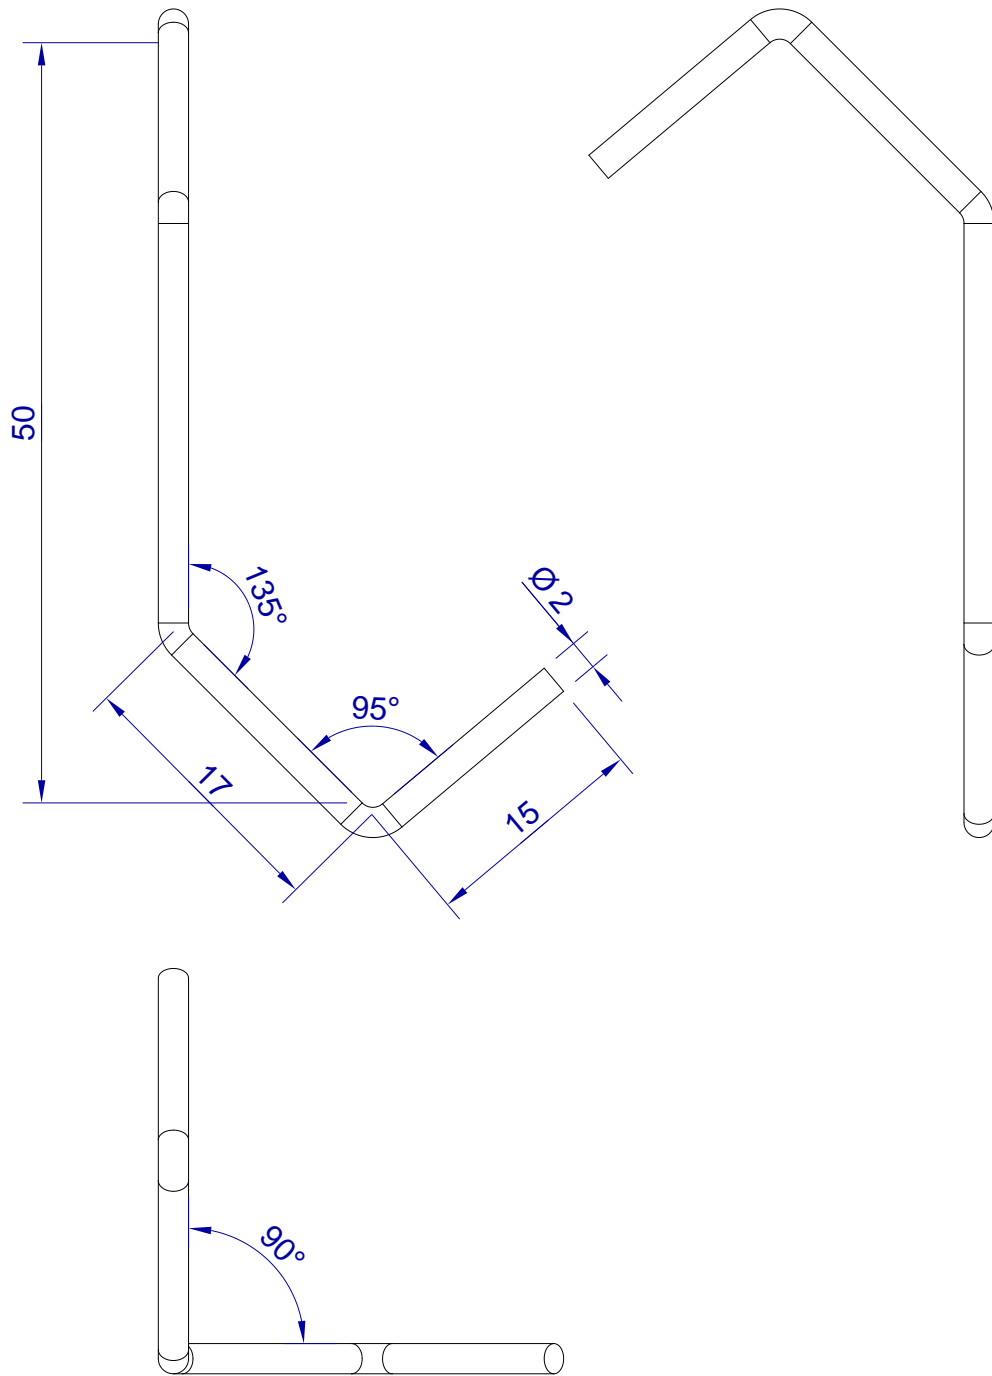

This drawing is HangOn AB property. It can't be reproduced or communicated without our written agreement

hang<sup>®</sup>  
On

Product no.  
050X2,0 90DVX2  
Description  
Hook, stock item