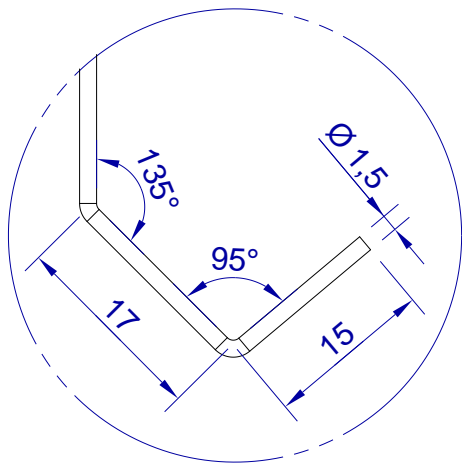

This drawing is HangOn AB property. It can't be reproduced or communicated without our written agreement

400

hang[®]
On

Product no.
400X1,5 90DV
Description
Hook