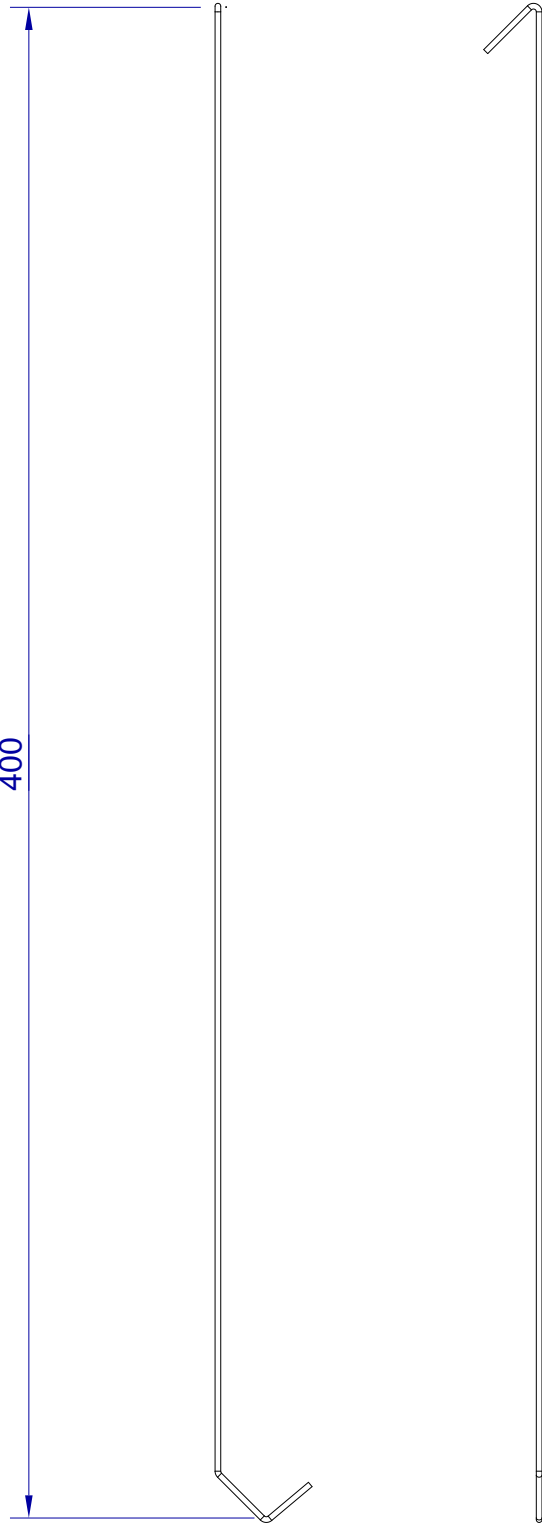

This drawing is HangOn AB property. It can't be reproduced or communicated without our written agreement

400

hang[®]
On

Product no.
400X1,5 90DV
Description
Hook