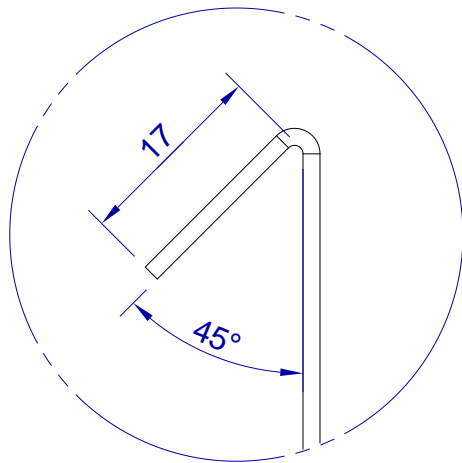

This drawing is HangOn AB property. It can't be reproduced or communicated without our written agreement

400

hang[®]
On

Product no.
400X1,5 90DV
Description
Hook