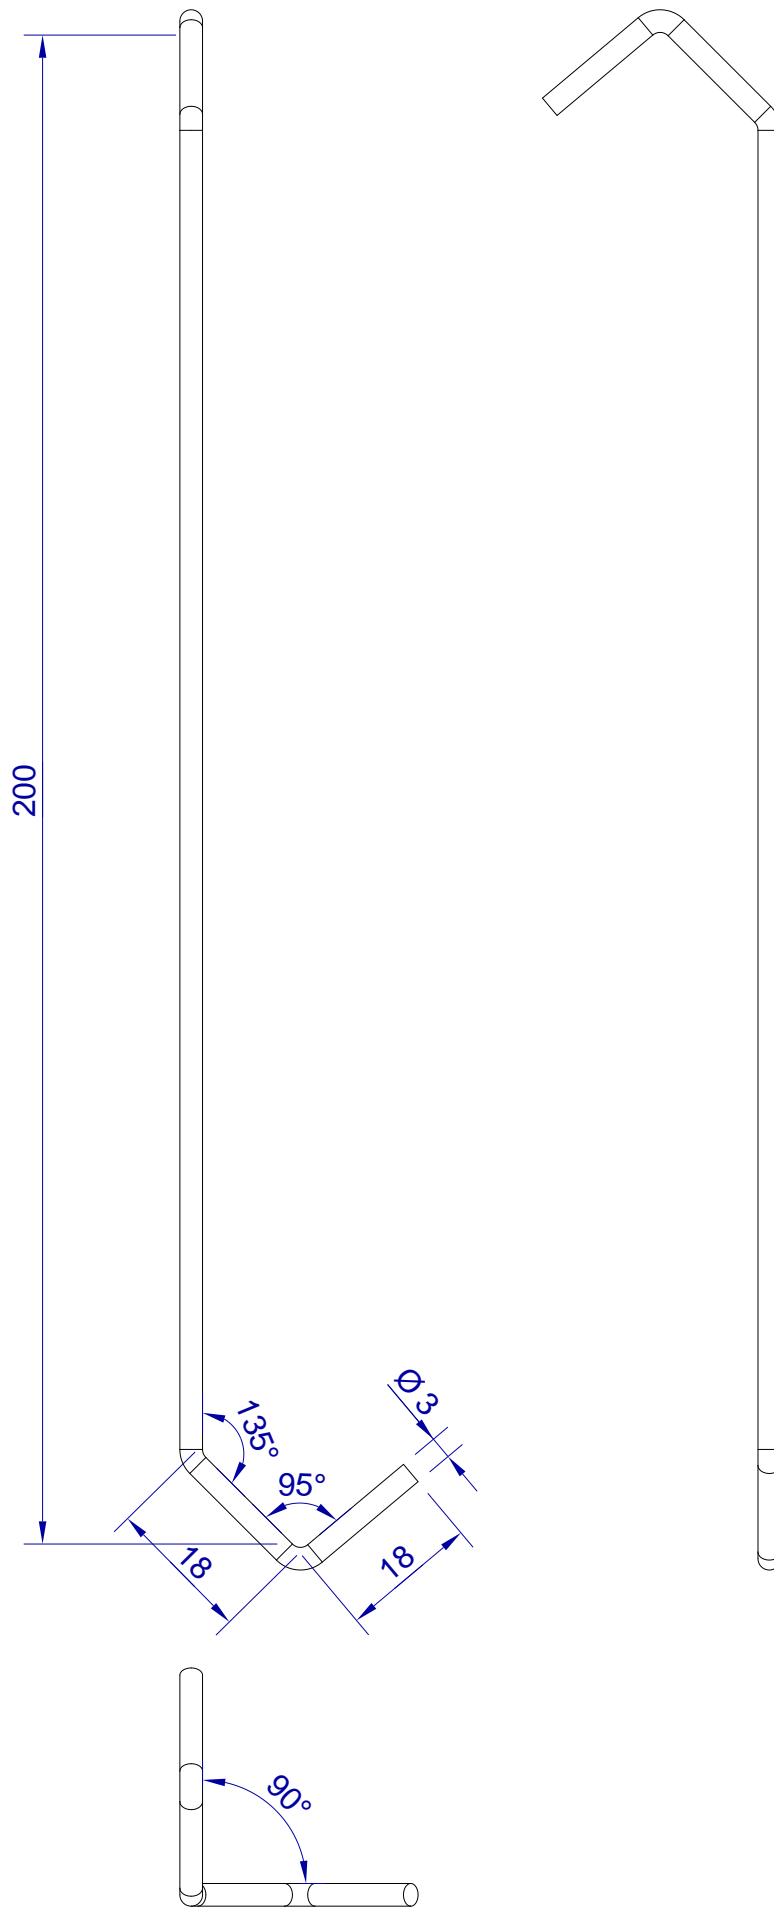

This drawing is HangOn AB property. It can't be reproduced or communicated without our written agreement

hang[®]
On

Product no.
200X3,0 90DVX2
Description
Hook, stock item