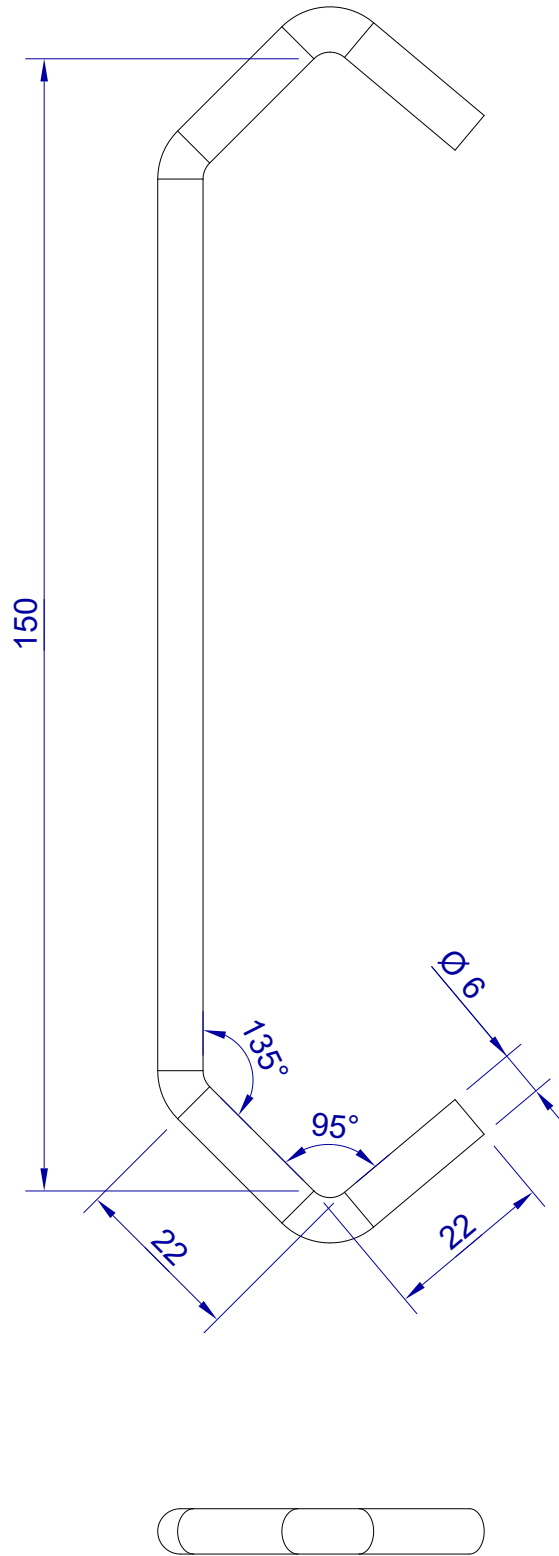

This drawing is HangOn AB property. It can't be reproduced or communicated without our written agreement

hang[®]
On

Product no.
150x6,0 PDVX2
Description
Hook, stock item