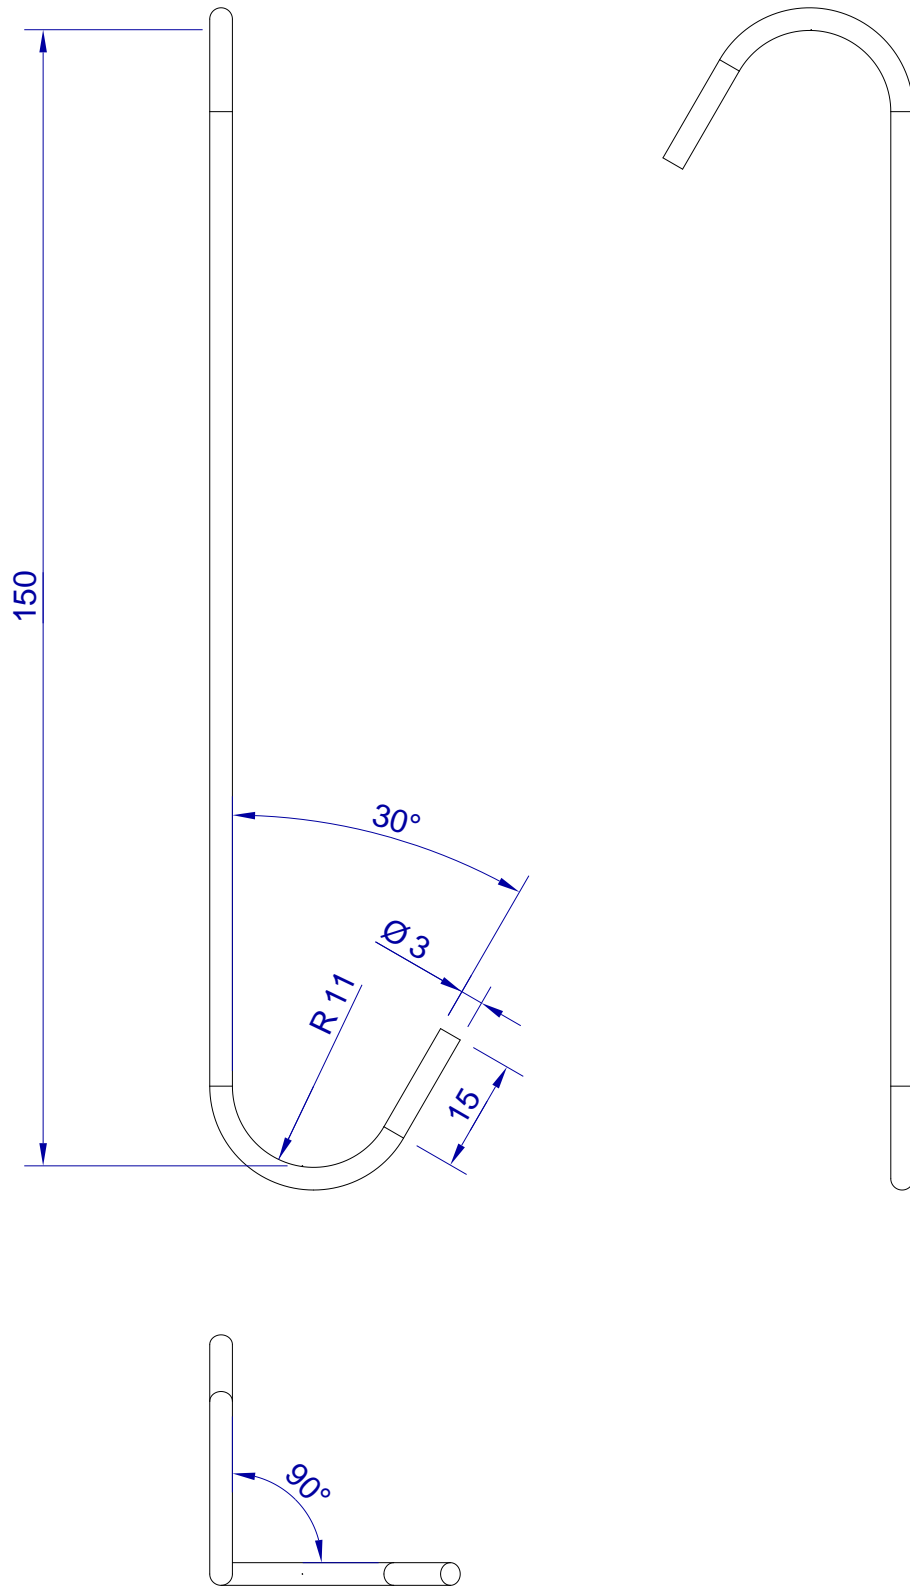

This drawing is HangOn AB property. It can't be reproduced or communicated without our written agreement

hang[®]
On

Product no.
150X3,0 90RX2

Description
Hook, stock item

2026-04-02 06:31