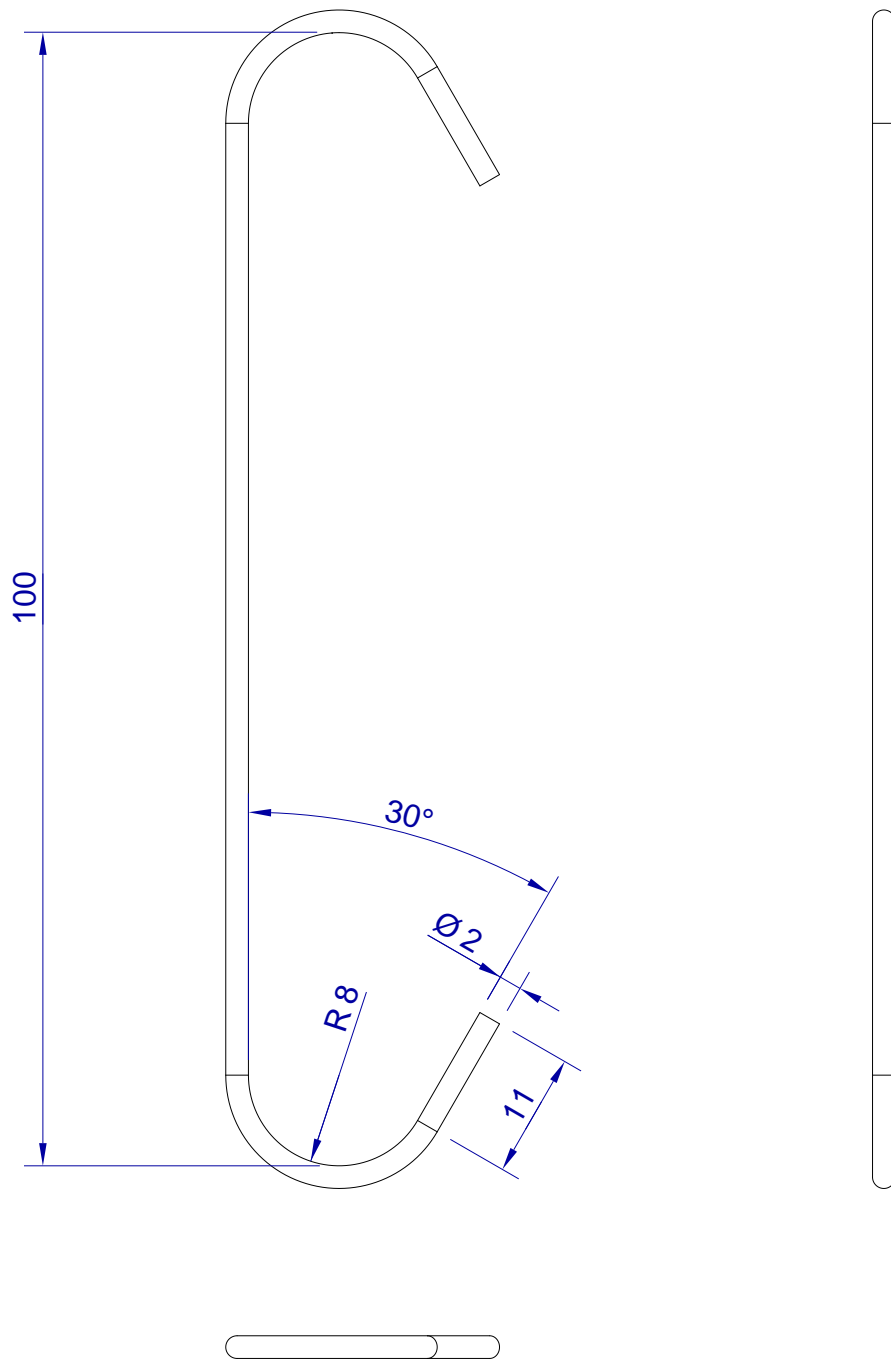

This drawing is HangOn AB property. It can't be reproduced or communicated without our written agreement

hang[®]
On

Product no.

CU100X2,0 PRX2

Description

Copper standard hook, stock item