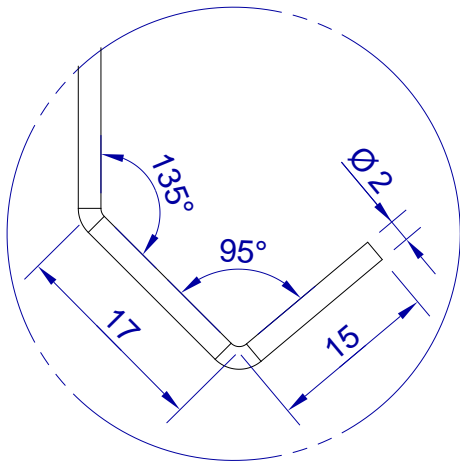

This drawing is HangOn AB property. It can't be reproduced or communicated without our written agreement

hang<sup>®</sup>  
On

Product no.  
400X2,0 90DV  
Description  
Hook