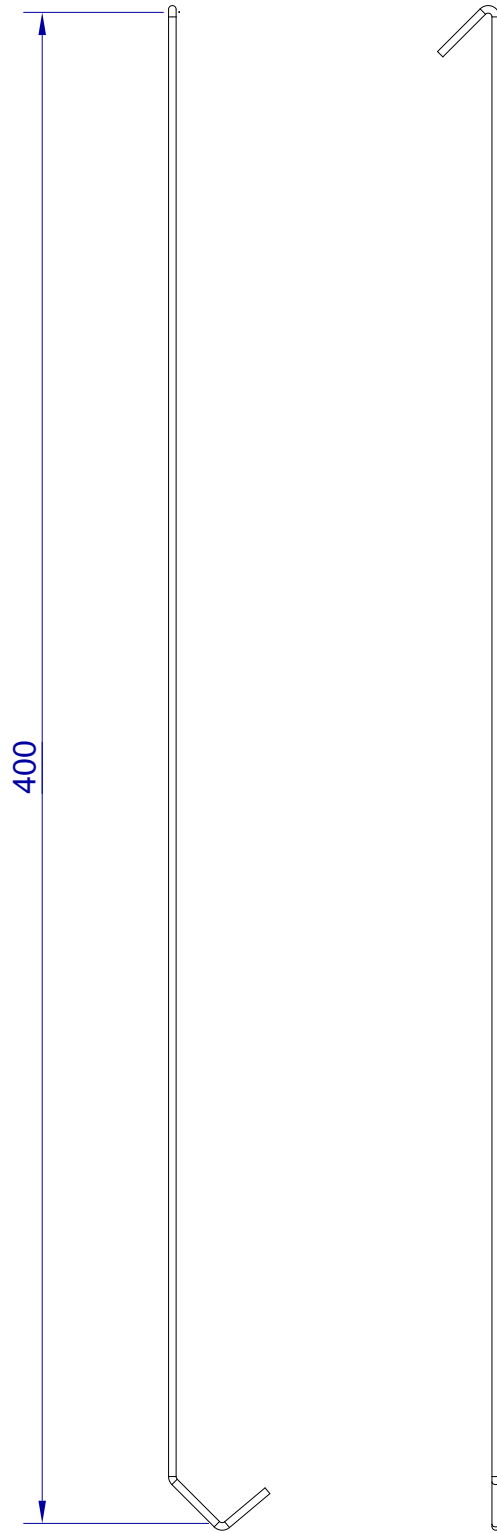

This drawing is HangOn AB property. It can't be reproduced or communicated without our written agreement

hang<sup>®</sup>  
On

Product no.  
400X2,0 90DV  
Description  
Hook