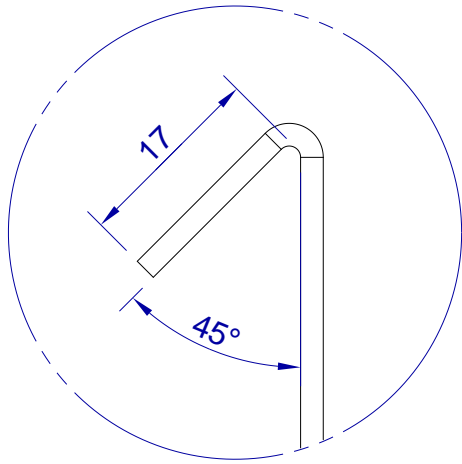

This drawing is HangOn AB property. It can't be reproduced or communicated without our written agreement

hang<sup>®</sup>  
On

Product no.  
400X2,0 90DV  
Description  
Hook