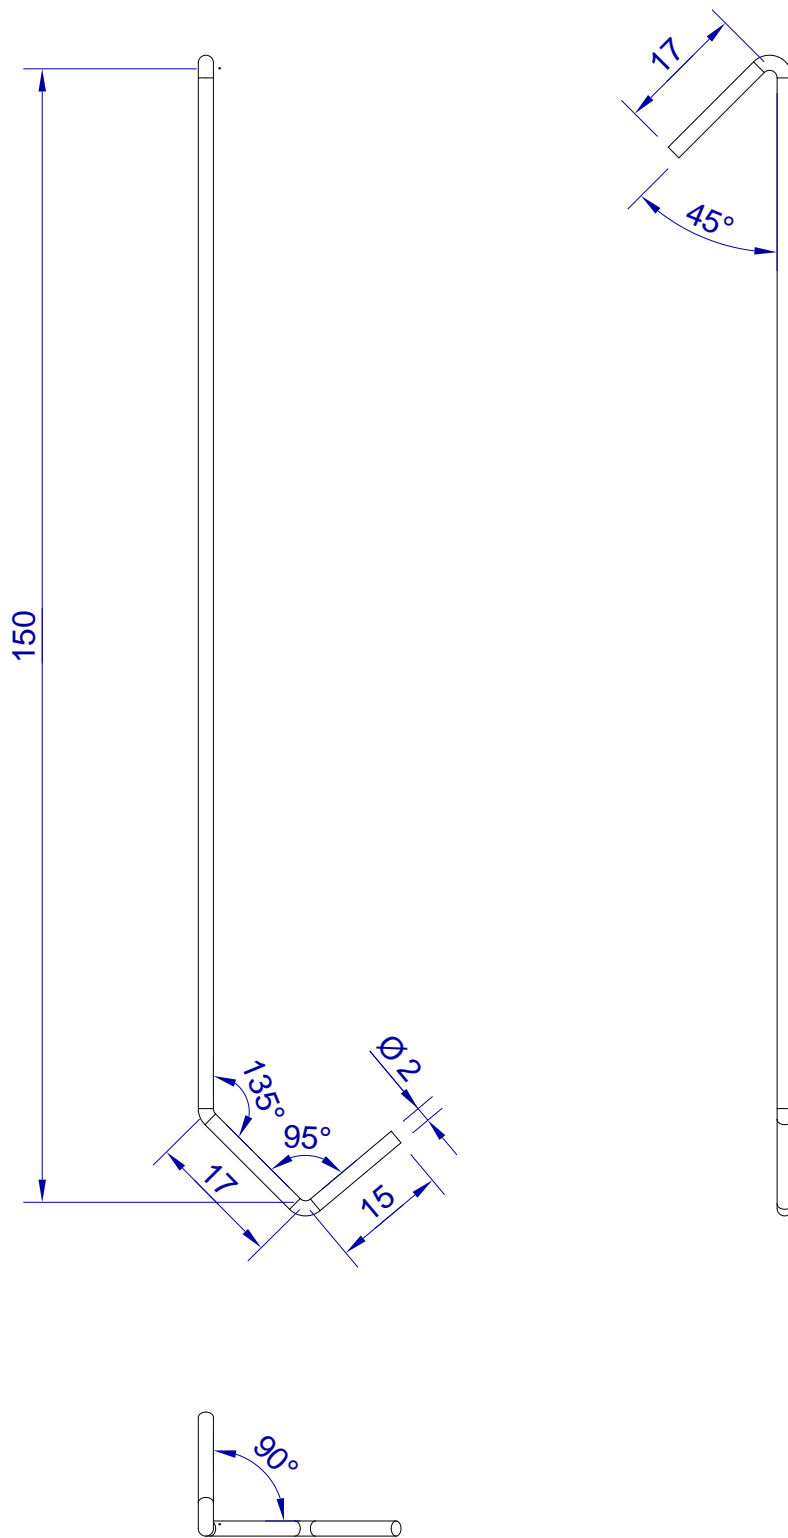

This drawing is HangOn AB property. It can't be reproduced or communicated without our written agreement

hang[®]
On

Product no.
150X2,0 90DV
Description
Hook