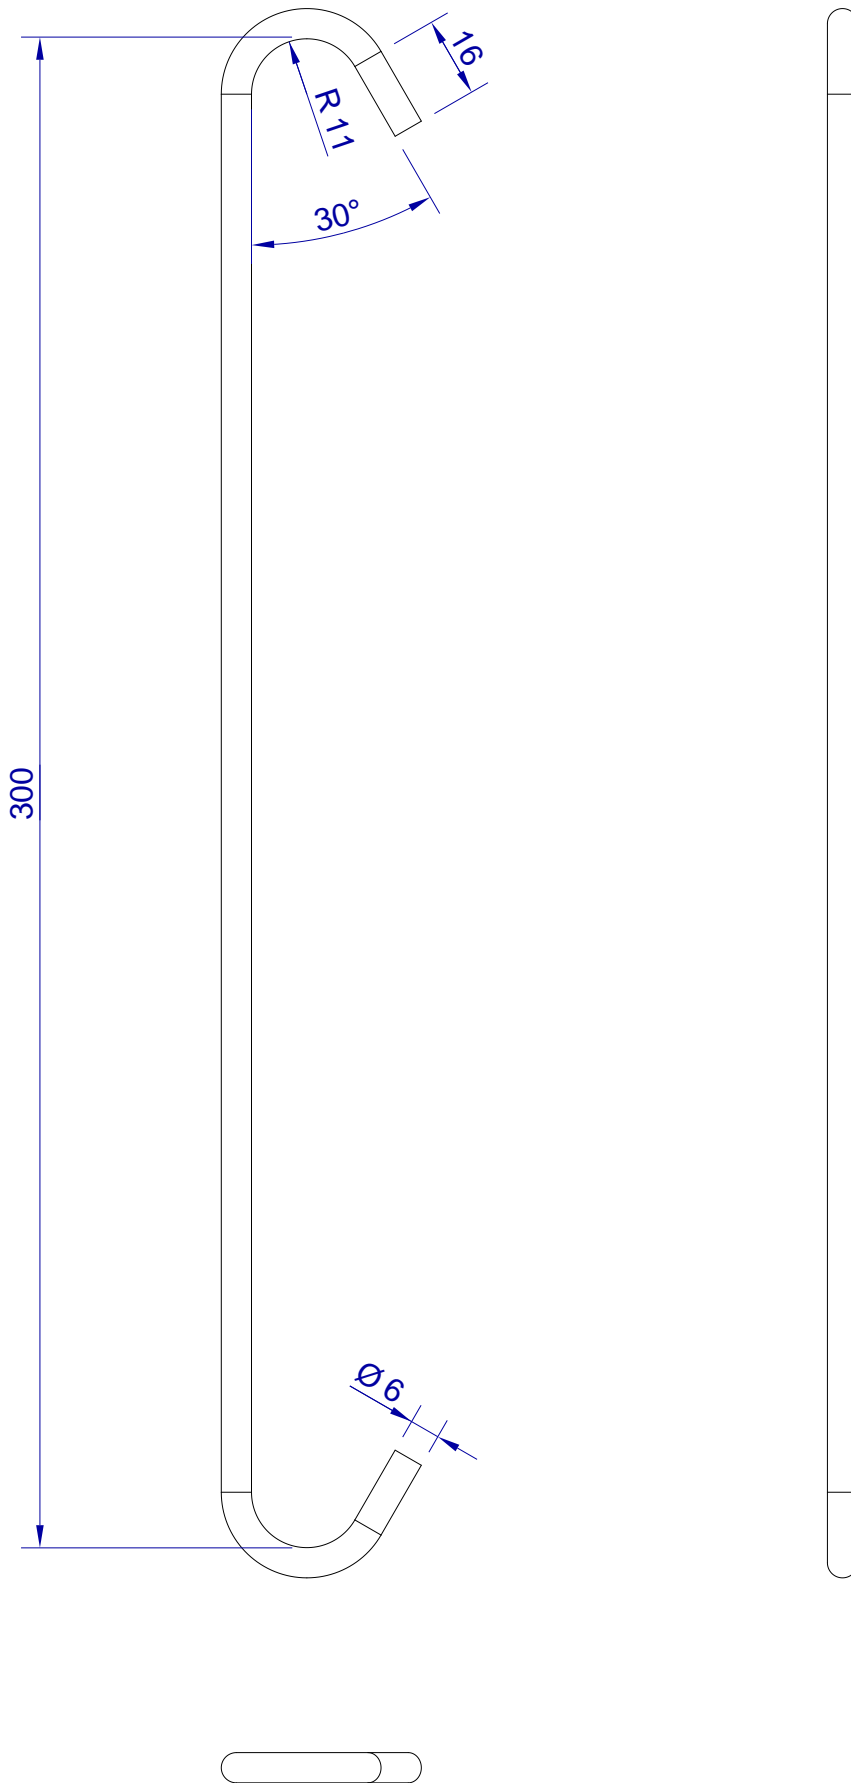

This drawing is HangOn AB property. It can't be reproduced or communicated without our written agreement

hang[®]
On

Product no.
300x6,0 PRX2

Description
Hook, stock item