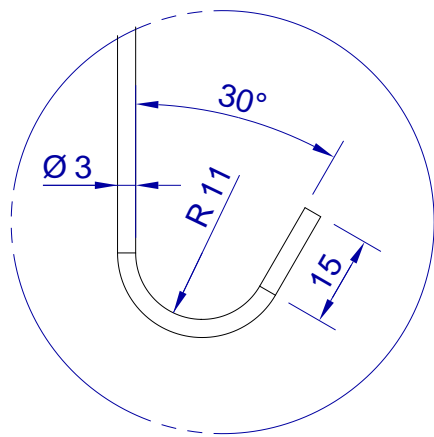

This drawing is HangOn AB property. It can't be reproduced or communicated without our written agreement

600

hang[®]
On

Product no.
600X3,0 PRX2

Description
Hook, stock item

2026-04-01 13:00