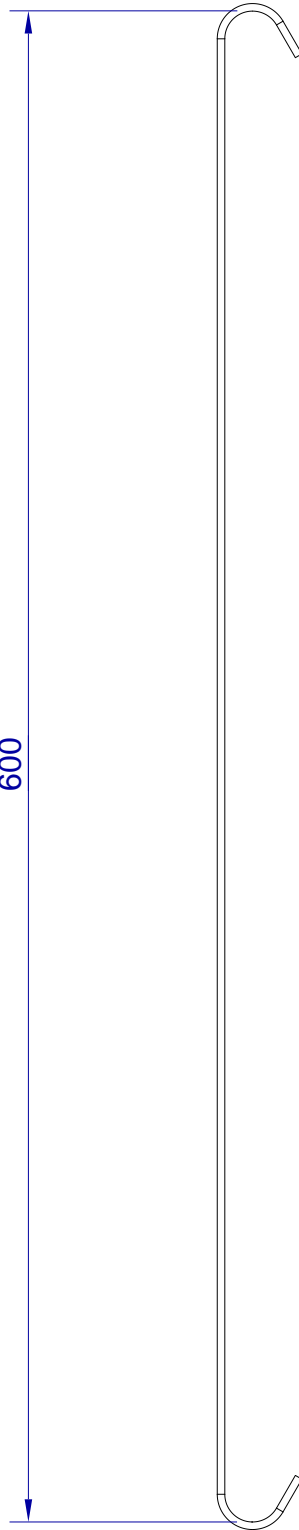

This drawing is HangOn AB property. It can't be reproduced or communicated without our written agreement

600

hang[®]
On

Product no.
600X3,0 PRX2

Description
Hook, stock item

2026-04-01 13:00