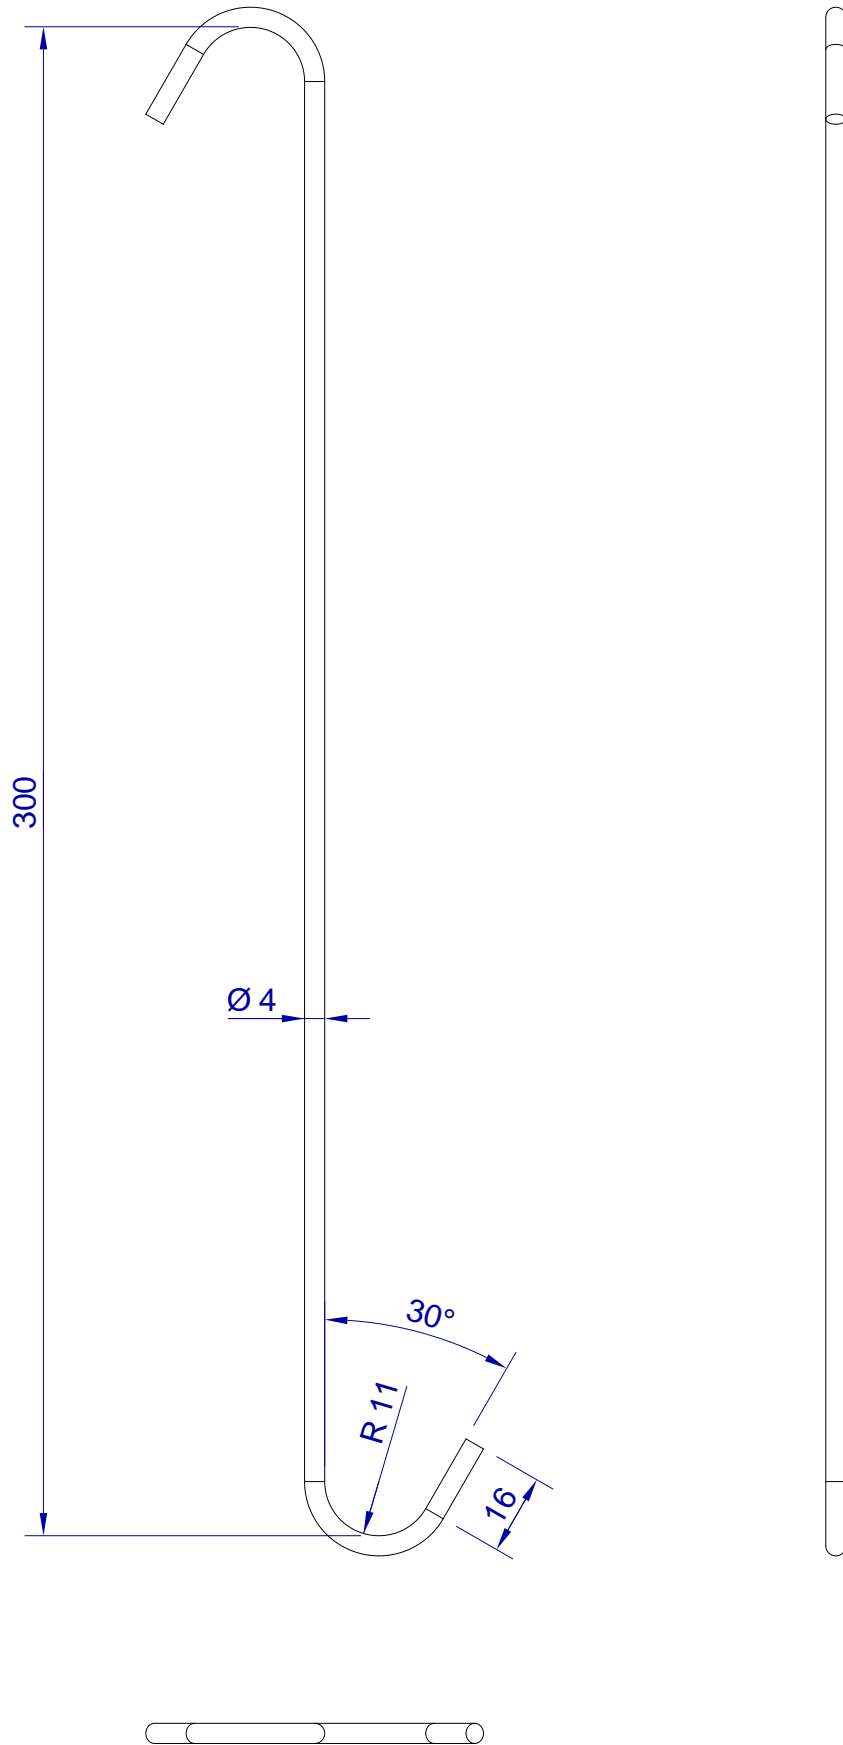

This drawing is HangOn AB property. It can't be reproduced or communicated without our written agreement

hang<sup>®</sup>  
On

Product no.  
300X4,0 180RX2  
Description  
Hook, stock item