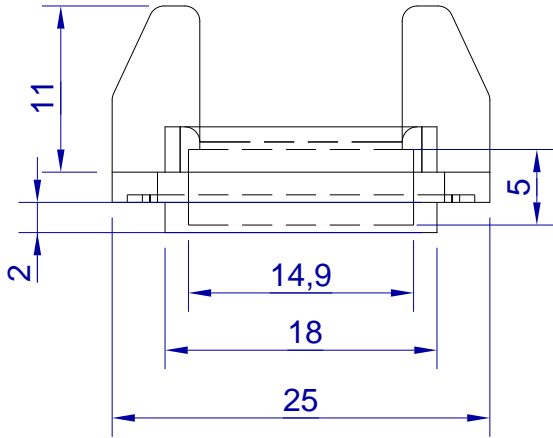

This drawing is HangOn AB property. It can't be reproduced or communicated without our written agreement

hang[®]
On

Product no.
MHM P11x1,0
Description
Grip