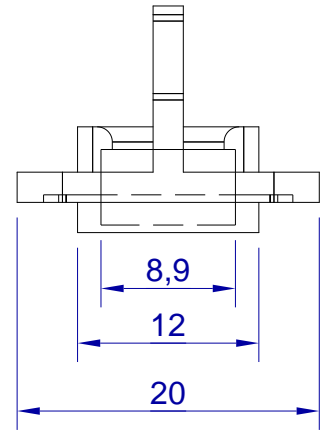

This drawing is HangOn AB property. It can't be reproduced or communicated without our written agreement

hang[®]
On

Product no.
MHM P11x1,0
Description
Grip