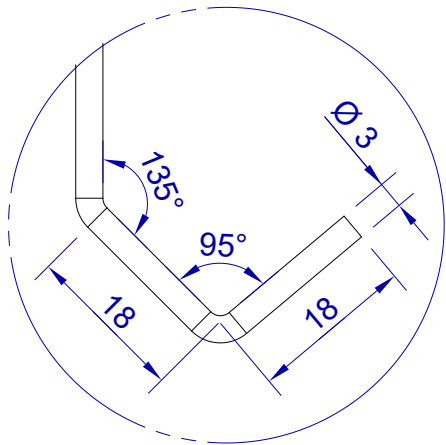

This drawing is HangOn AB property. It can't be reproduced or communicated without our written agreement

hang[®]
On

Product no.
700X3,0 PDVX2
Description
Hook, stock item