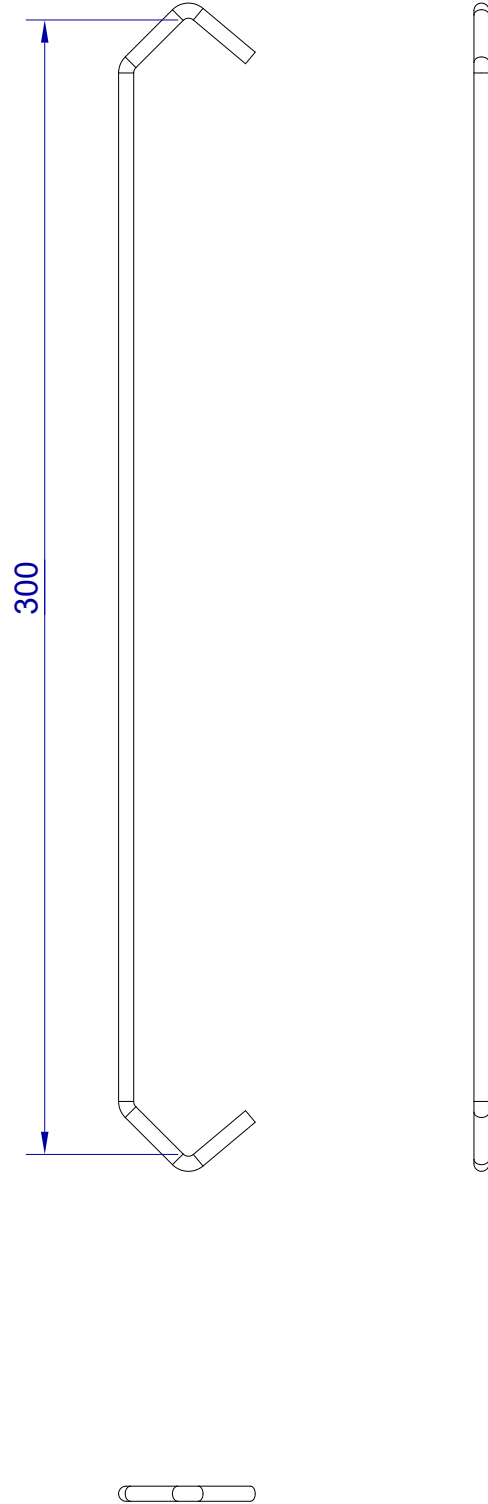

This drawing is HangOn AB property. It can't be reproduced or communicated without our written agreement

hang[®]
On

Product no.
300X4,0 PDVX2
Description
Hook, stock item