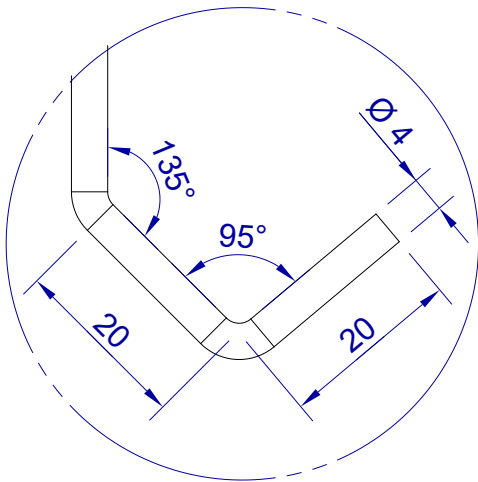

This drawing is HangOn AB property. It can't be reproduced or communicated without our written agreement

hang[®]
On

Product no.
300X4,0 PDVX2
Description
Hook, stock item