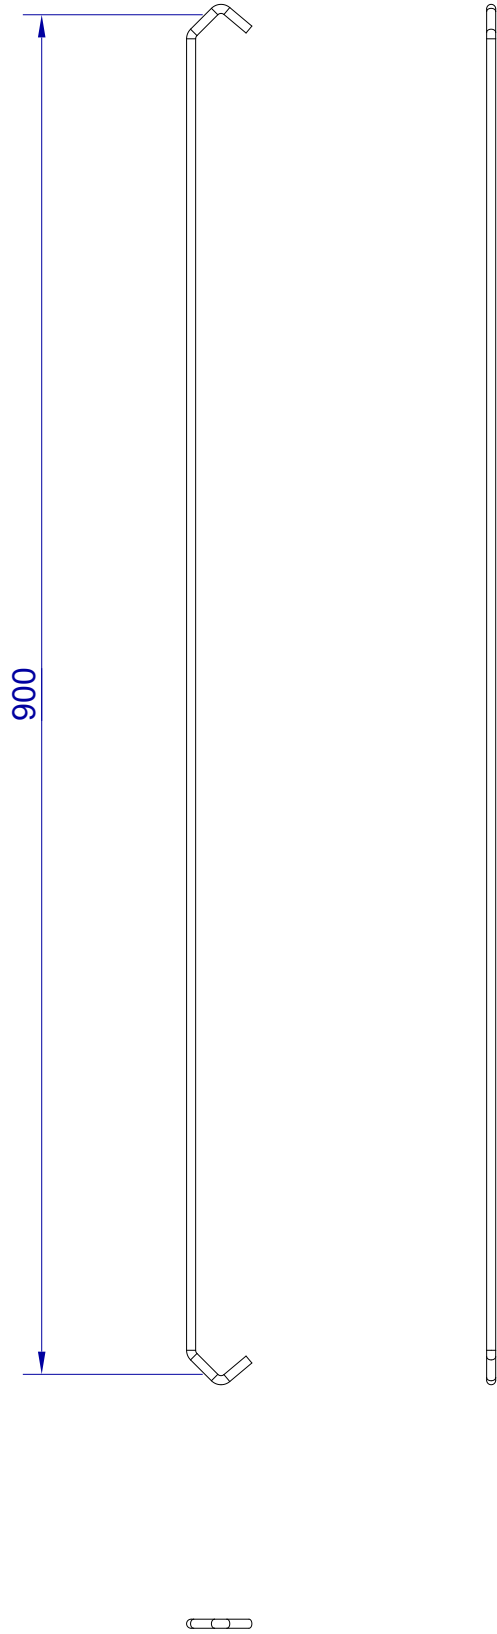

This drawing is HangOn AB property. It can't be reproduced or communicated without our written agreement

hang[®]
On

Product no.
900x6,0 PDVX2
Description
Hook, stock item