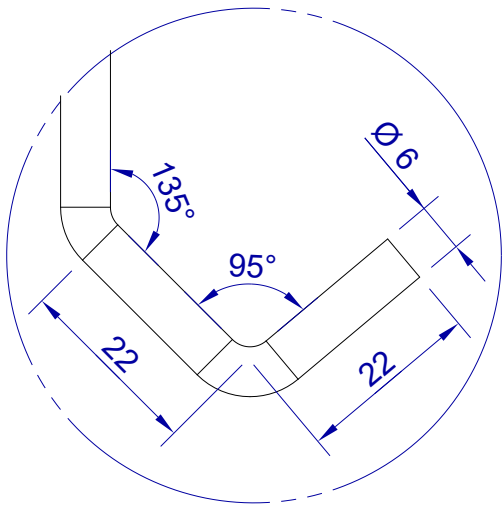

This drawing is HangOn AB property. It can't be reproduced or communicated without our written agreement

hang[®]
On

Product no.
900x6,0 PDVX2
Description
Hook, stock item