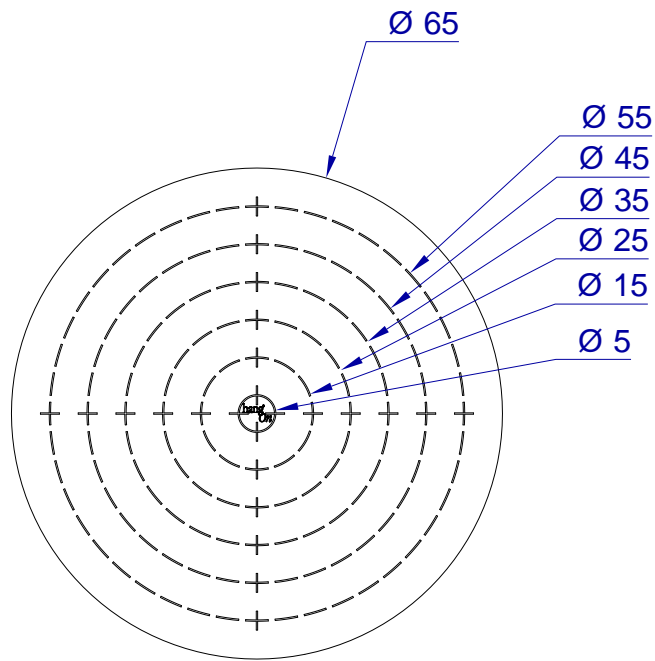

This drawing is HangOn AB property. It can't be reproduced or communicated without our written agreement

Product no.  
ERX 065

Description  
Disc with target rings and slit back