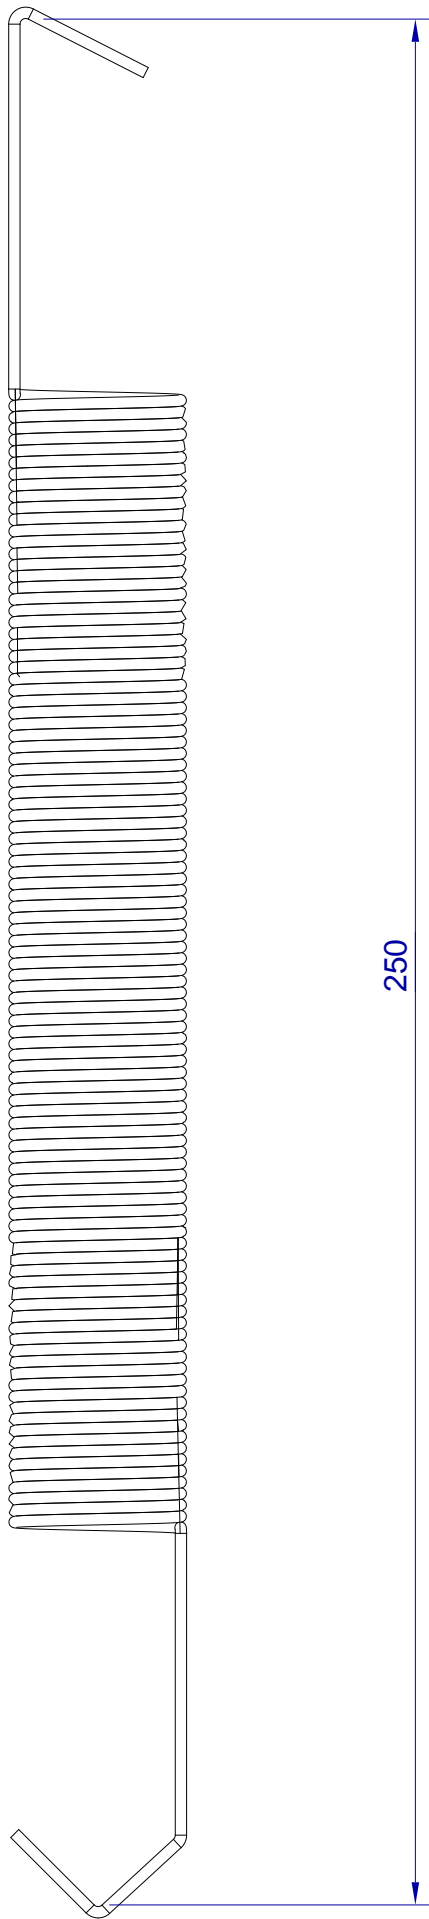

This drawing is HangOn AB property. It can't be reproduced or communicated without our written agreement

hang[®]
On

Product no.
PS 250x1,5 D24
Description
Spring