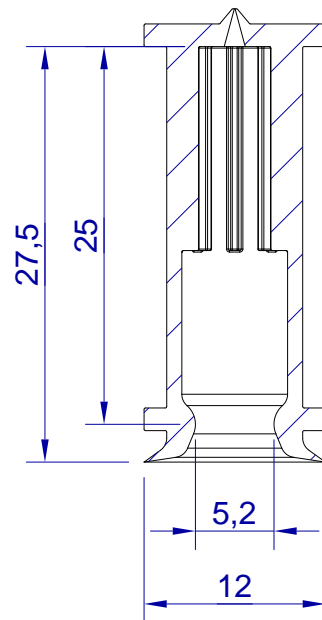

This drawing is HangOn AB property. It can't be reproduced or communicated without our written agreement

hang[®]
On

Product no.

GAP 06X25 B

Description

Cap with entrance lip and washer, M6 Blue

2025-10-21 07:15