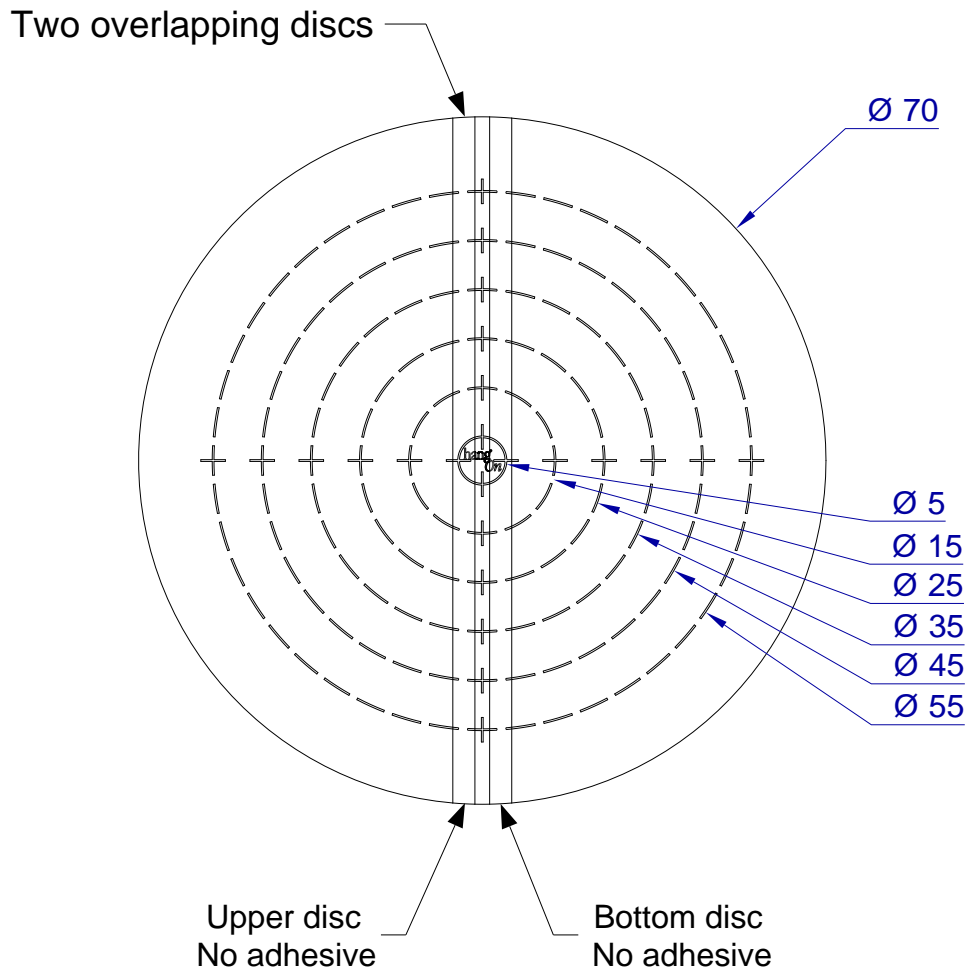

This drawing is HangOn AB property. It can't be reproduced or communicated without our written agreement

Product no.
ERD 70

Description
Wishbone disc