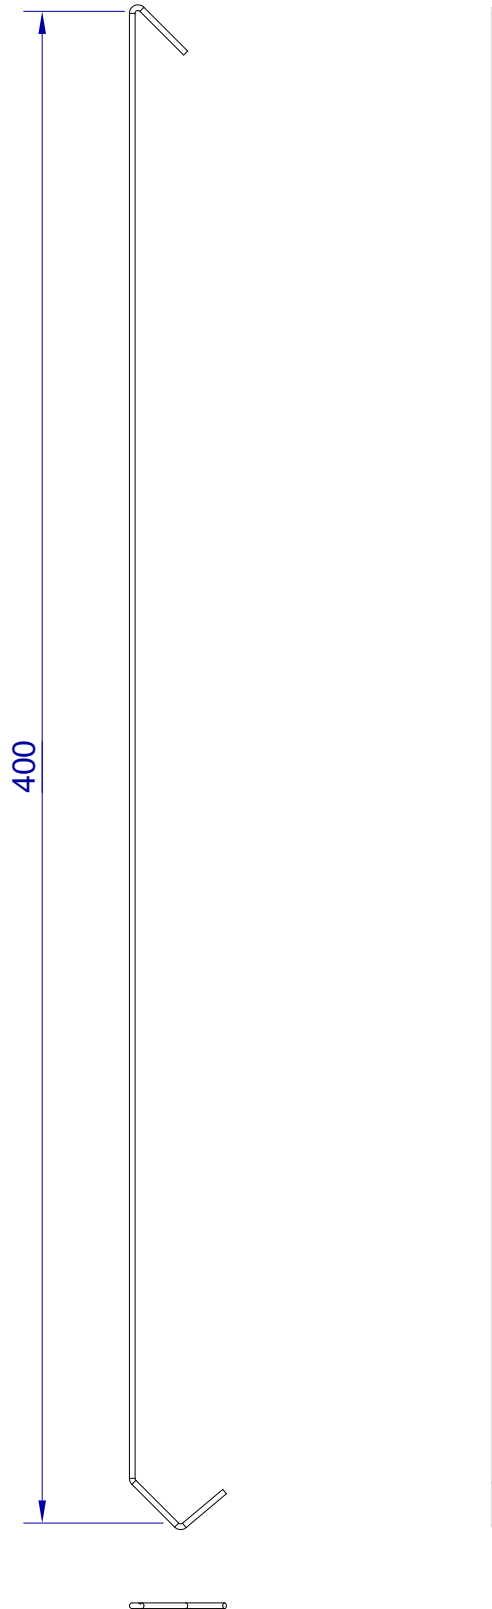

This drawing is HangOn AB property. It can't be reproduced or communicated without our written agreement

hang[®]
On

Product no.
400X1,5 PDV

Description
Hook, stock item