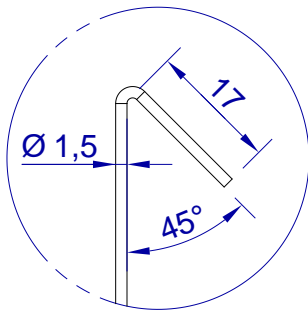

This drawing is HangOn AB property. It can't be reproduced or communicated without our written agreement

hang[®]
On

Product no.
400X1,5 PDV

Description
Hook, stock item