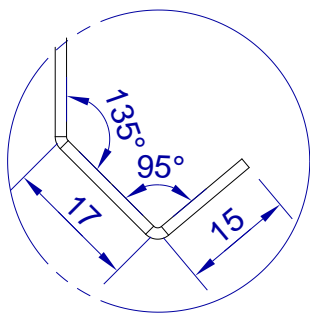

This drawing is HangOn AB property. It can't be reproduced or communicated without our written agreement

hang[®]
On

Product no.
400X1,5 PDV

Description
Hook, stock item