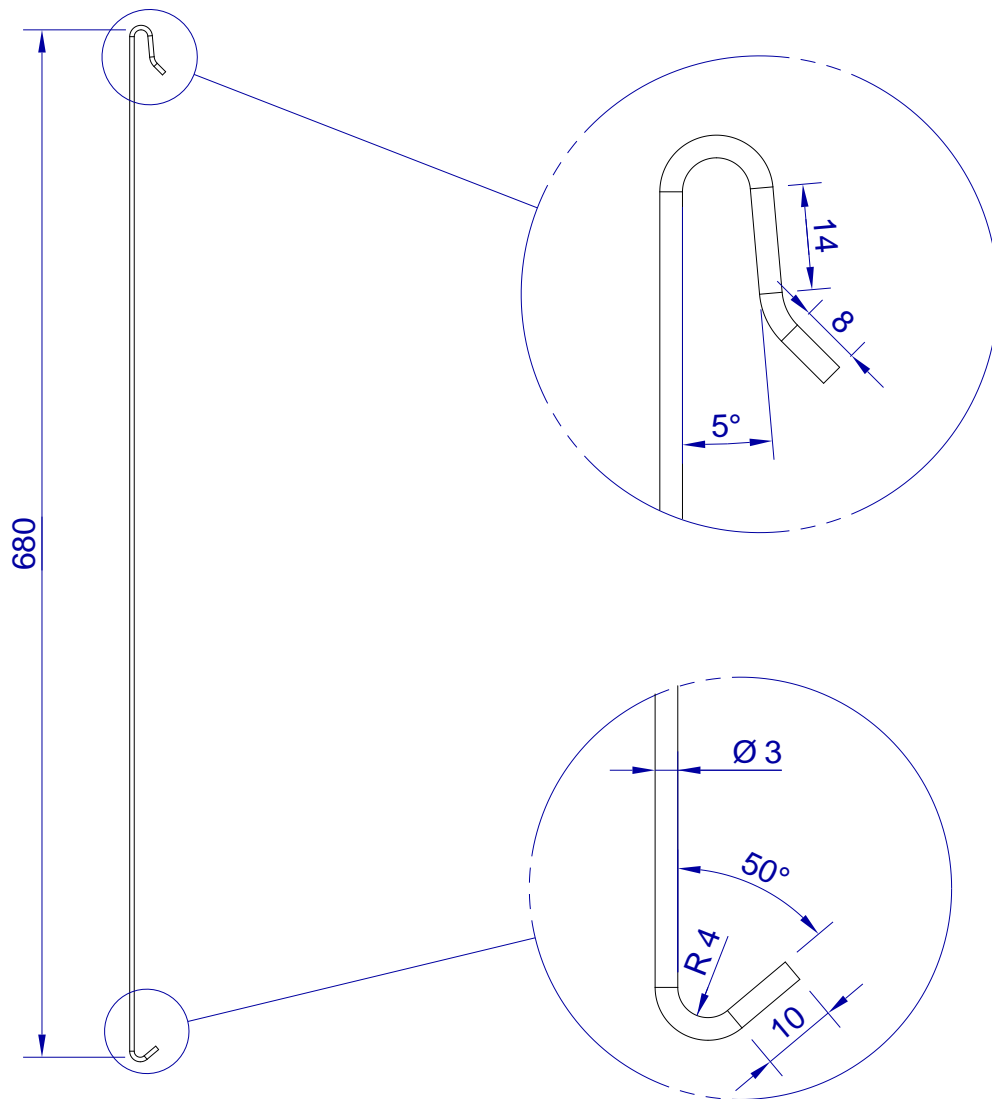

This drawing is HangOn AB property. It can't be reproduced or communicated without our written agreement

hang[®]
On

Product no.

V680X3,0 PR50D10

Description

Vertical hook 680x3,0 plane radius 50 ° D=10

2026-03-19 13:20