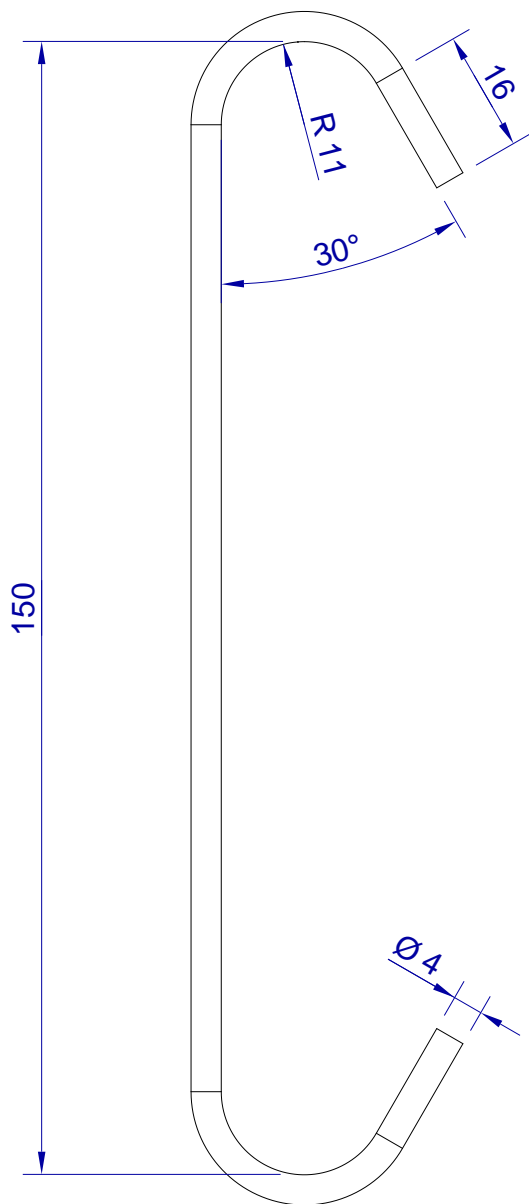

This drawing is HangOn AB property. It can't be reproduced or communicated without our written agreement

hang[®]
On

Product no.
150X4,0 PRX2

Description
Hook, stock item