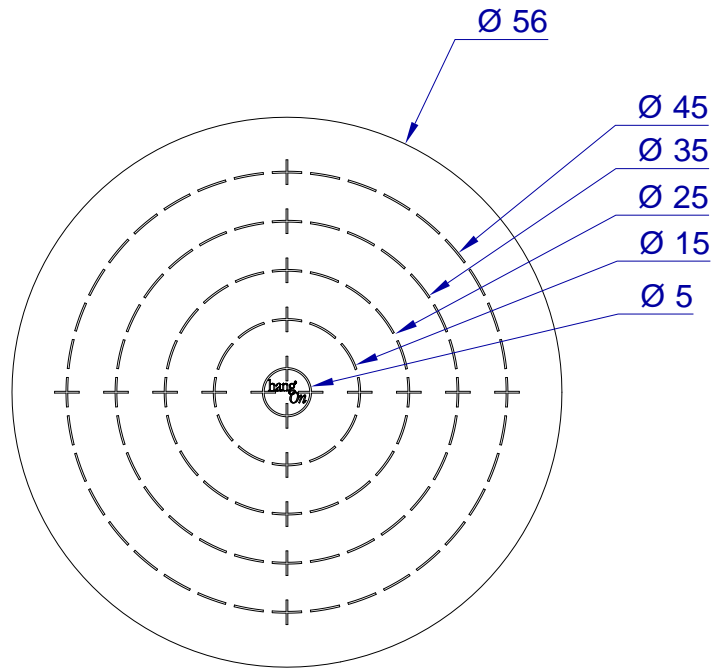

This drawing is HangOn AB property. It can't be reproduced or communicated without our written agreement

Product no.

ERX 056

Description

Disc with target rings and slit back