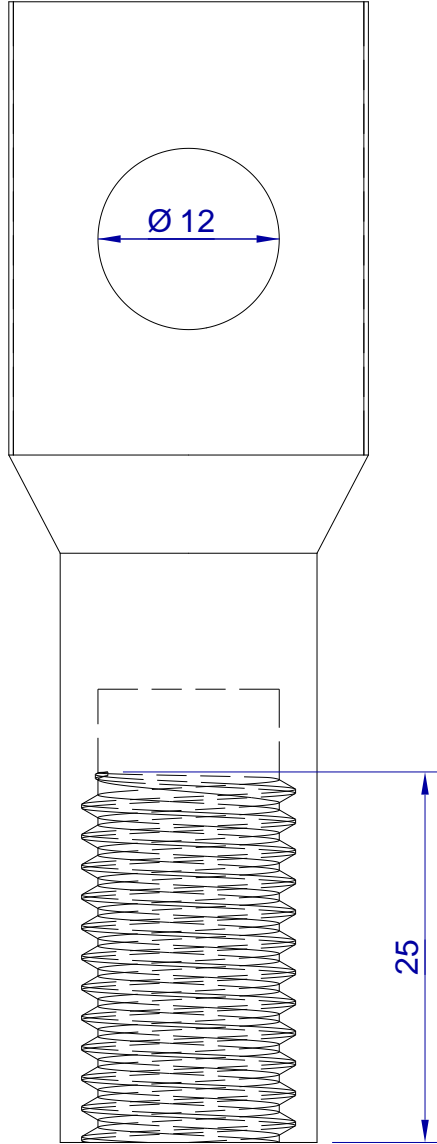

This drawing is HangOn AB property. It can't be reproduced or communicated without our written agreement

hang[®]
On

Product no.

MT 14

Description

Screw cap M14

2026-03-12 13:40