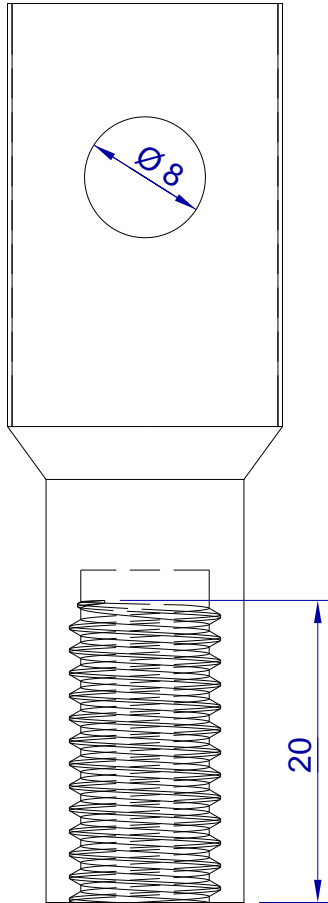

This drawing is HangOn AB property. It can't be reproduced or communicated without our written agreement

hang<sup>®</sup>  
On

Product no.

MT 10

Description

Screw cap M10

2026-03-12 13:21