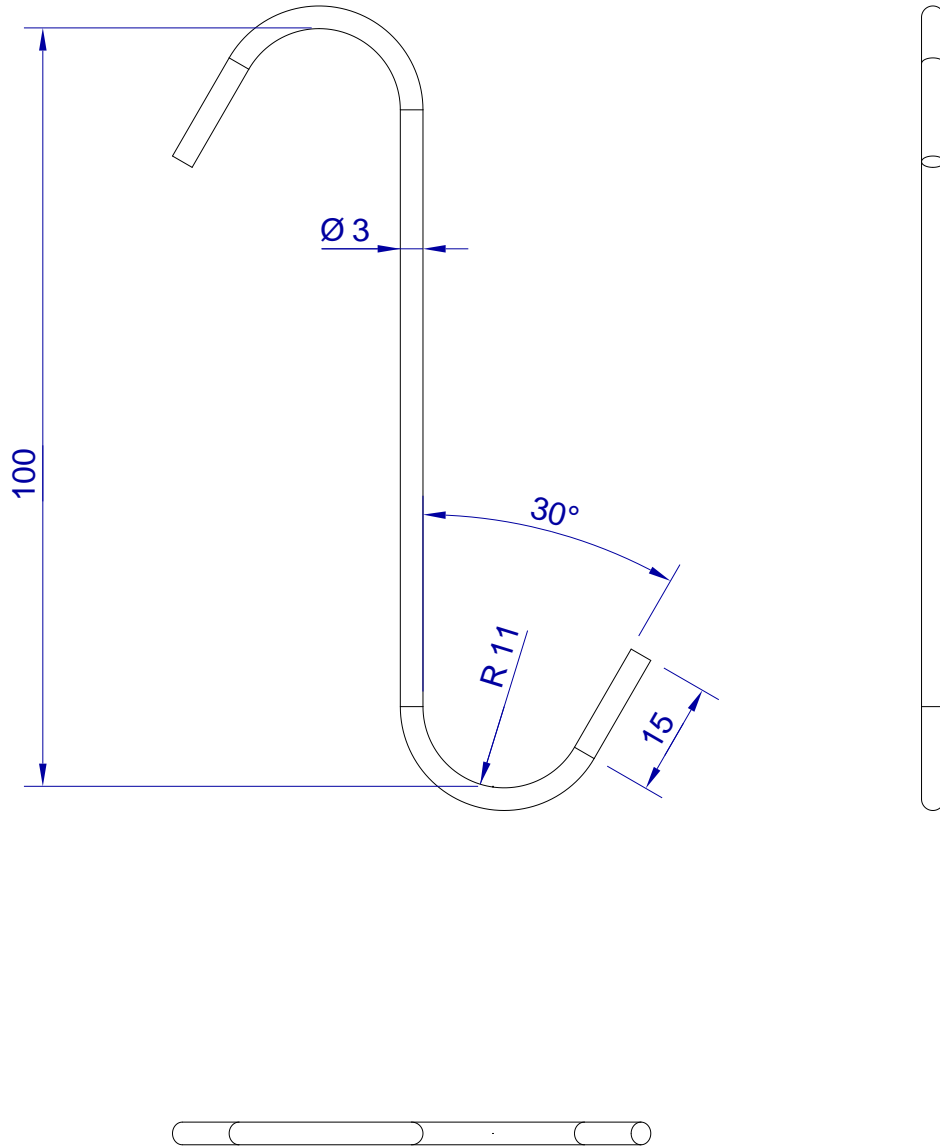

This drawing is HangOn AB property. It can't be reproduced or communicated without our written agreement

hang[®]
On

Product no.
100X3,0 180RX2
Description
Hook, stock item