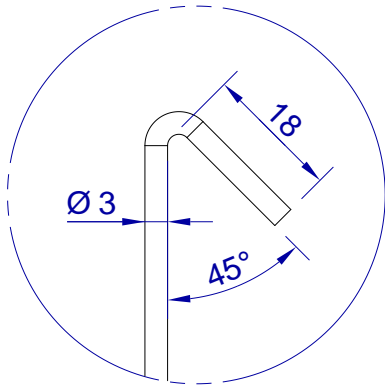

This drawing is HangOn AB property. It can't be reproduced or communicated without our written agreement

hang[®]
On

Product no.
900X3,0 PDV

Description
Hook, stock item