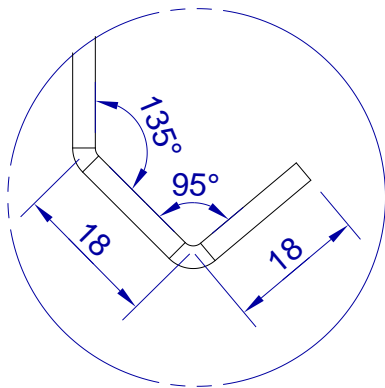

This drawing is HangOn AB property. It can't be reproduced or communicated without our written agreement

hang[®]
On

Product no.
900X3,0 PDV

Description
Hook, stock item