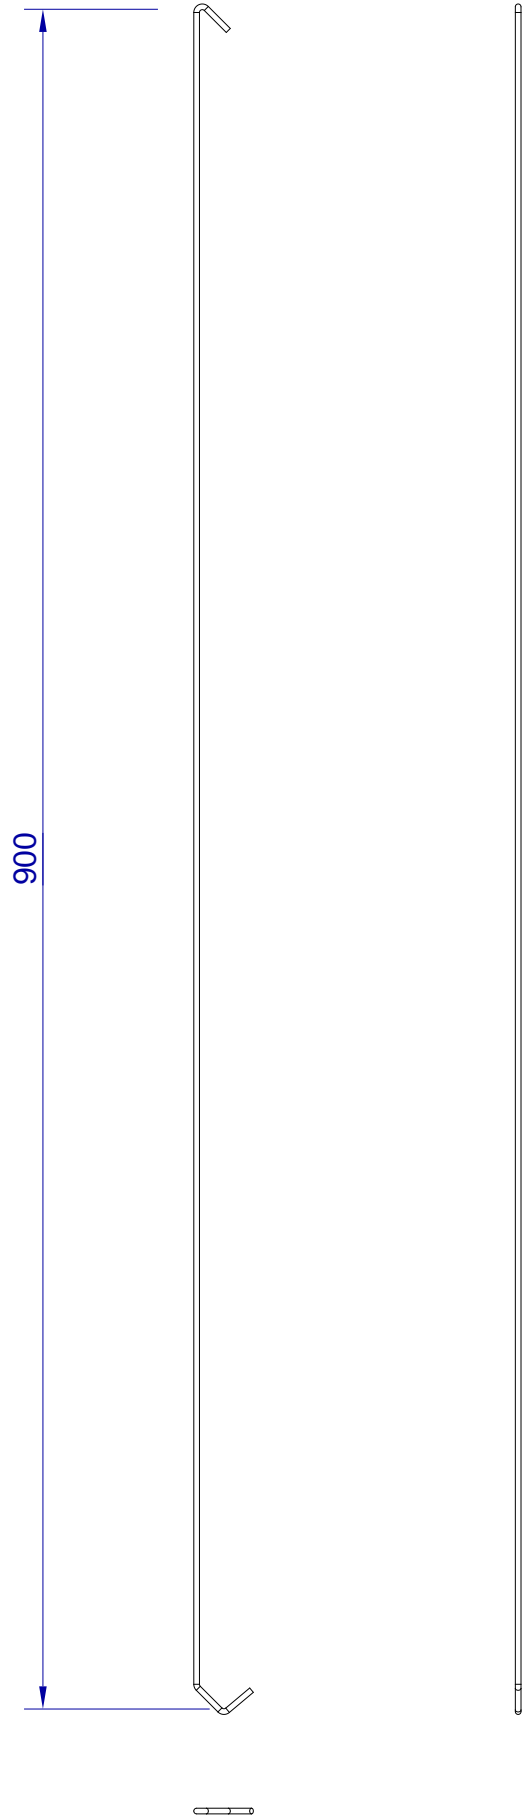

This drawing is HangOn AB property. It can't be reproduced or communicated without our written agreement

hang[®]
On

Product no.
900X3,0 PDV

Description
Hook, stock item