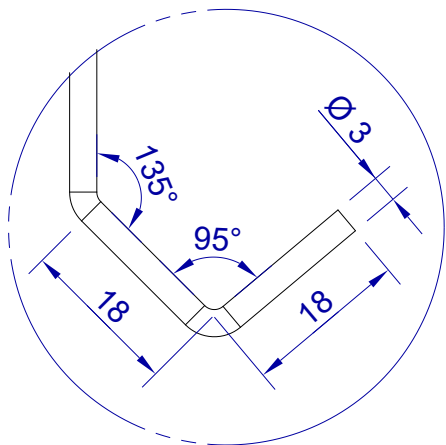

This drawing is HangOn AB property. It can't be reproduced or communicated without our written agreement

Product no.

900X3,0 PDVX2

Description

Hook, stock item NEW BOX QTY