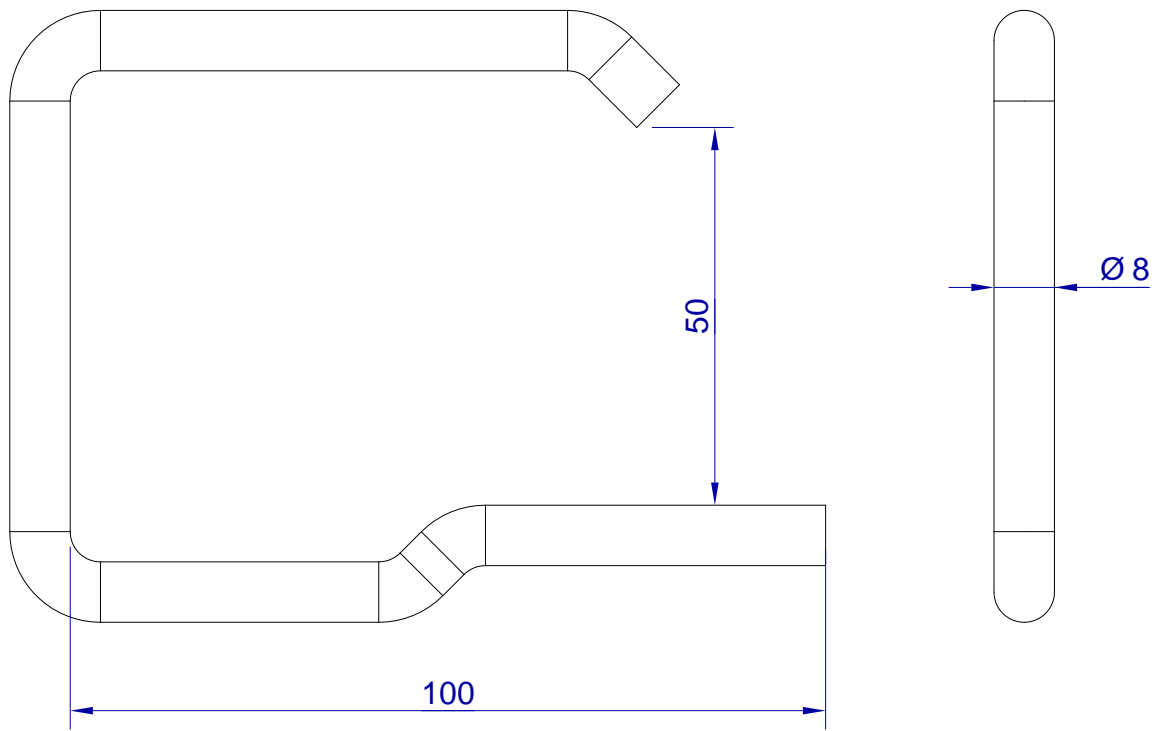

This drawing is HangOn AB property. It can't be reproduced or communicated without our written agreement

hang<sup>®</sup>  
On

Product no.  
HPY A 50X8,0  
Description  
C-hook