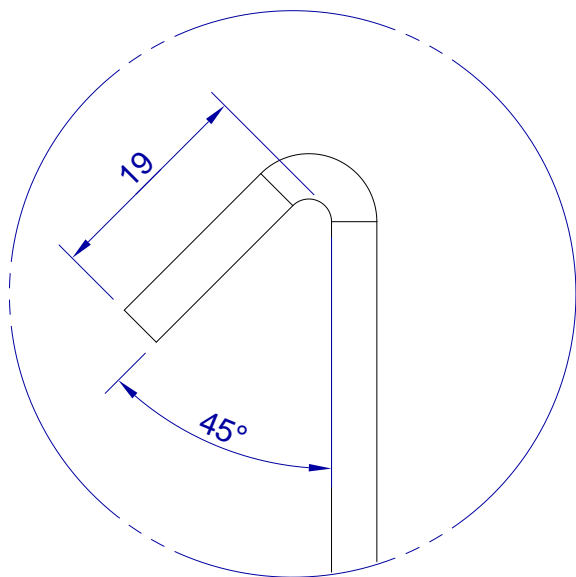

This drawing is HangOn AB property. It can't be reproduced or communicated without our written agreement

hang<sup>®</sup>  
On

Product no.  
700X4,0 90DV  
Description  
Hook