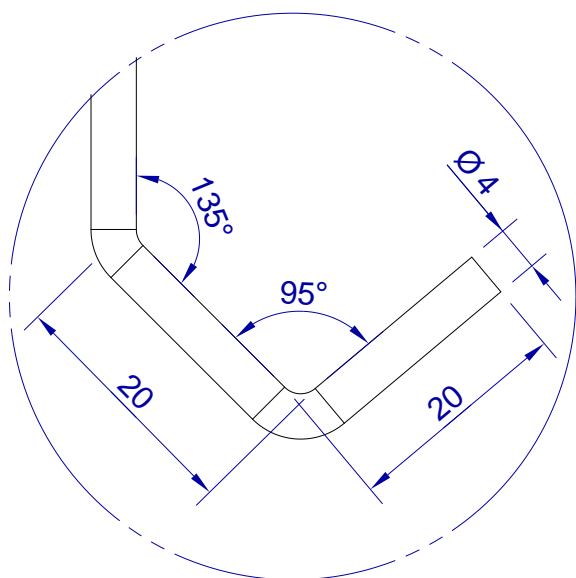

This drawing is HangOn AB property. It can't be reproduced or communicated without our written agreement

hang<sup>®</sup>  
On

Product no.  
700X4,0 90DV  
Description  
Hook