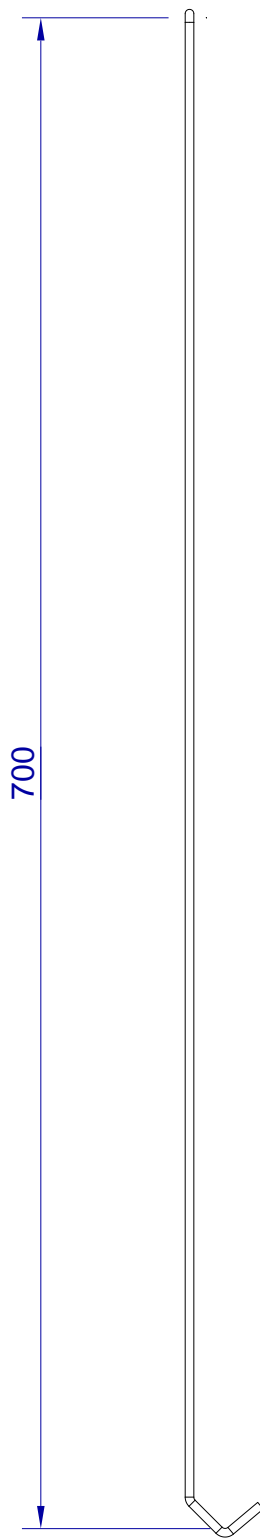

This drawing is HangOn AB property. It can't be reproduced or communicated without our written agreement

hang<sup>®</sup>  
On

Product no.  
700X4,0 90DV  
Description  
Hook