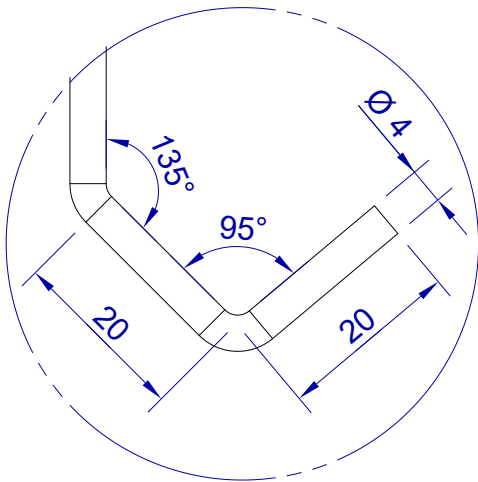

This drawing is HangOn AB property. It can't be reproduced or communicated without our written agreement

hang[®]
On

Product no.
600X4,0 PDVX2
Description
Hook, stock item