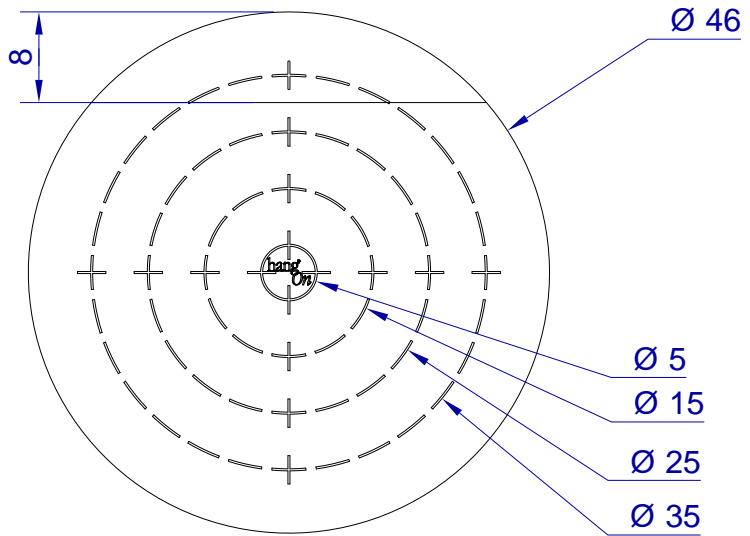

This drawing is HangOn AB property. It can't be reproduced or communicated without our written agreement

Without adhesive

Product no.

ERT 046

Description

Disc with tab and target rings