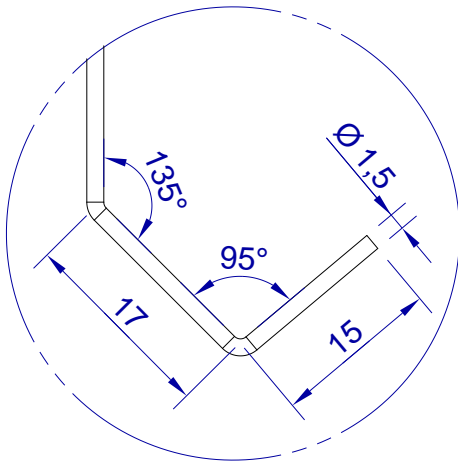

This drawing is HangOn AB property. It can't be reproduced or communicated without our written agreement

hang[®]
On

Product no.
700X1,5 90DV
Description
Hook