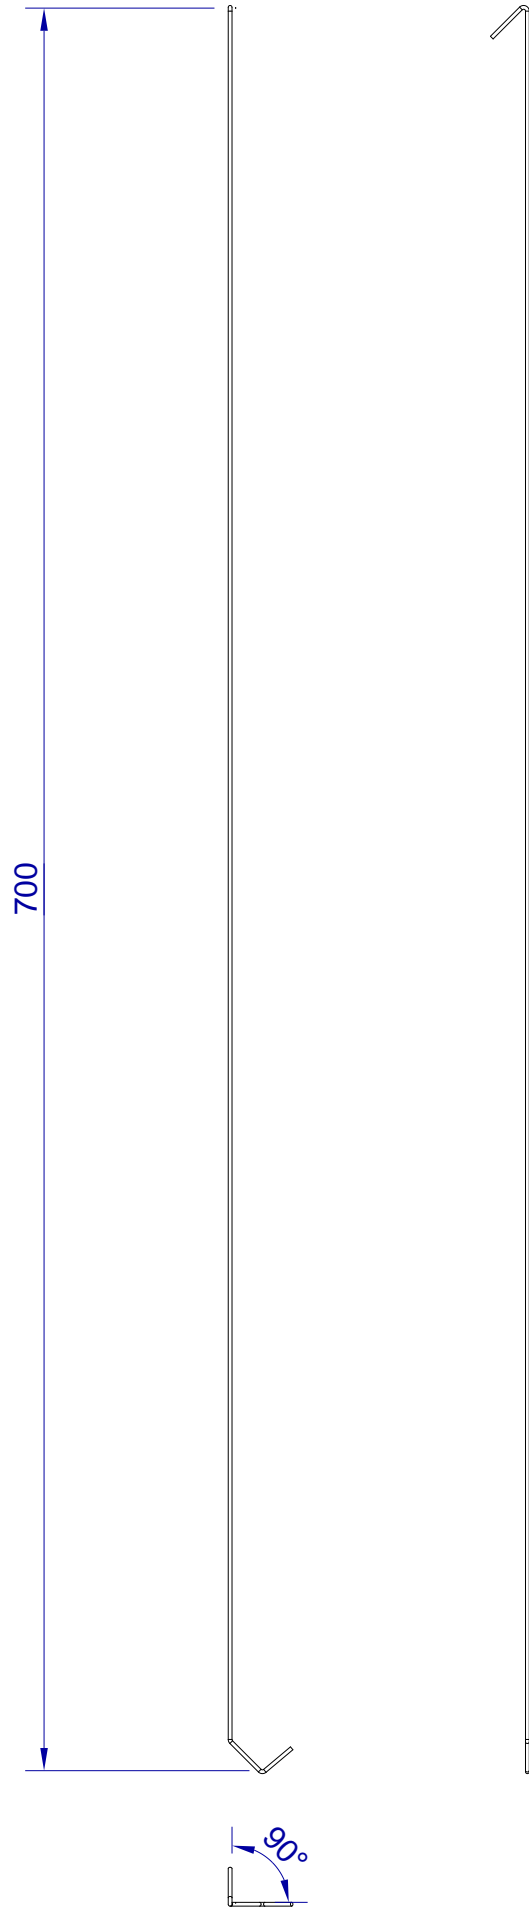

This drawing is HangOn AB property. It can't be reproduced or communicated without our written agreement

hang[®]
On

Product no.
700X1,5 90DV
Description
Hook