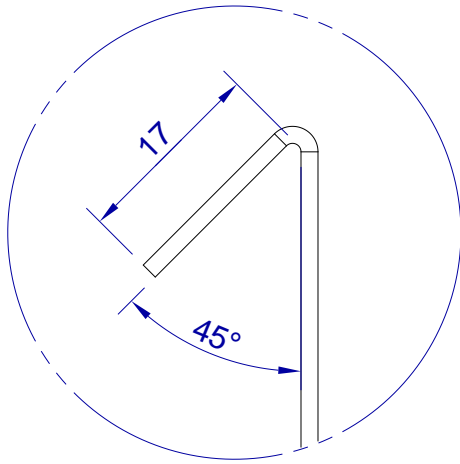

This drawing is HangOn AB property. It can't be reproduced or communicated without our written agreement

hang[®]
On

Product no.
700X1,5 90DV
Description
Hook